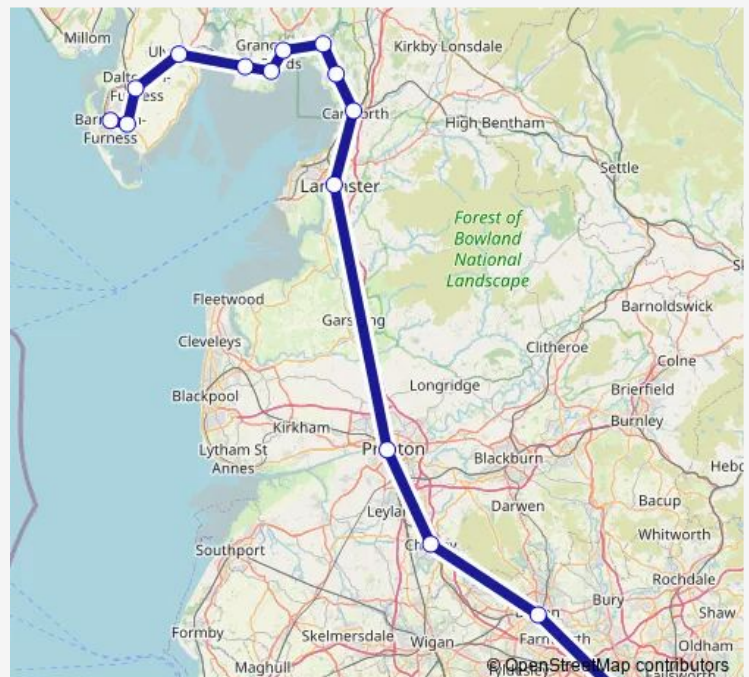

Sunday

09:52-19:52

Route info

Direction: Barrow-in-Furness

Stops: 18

Trip Duration: 2 hour 6 min

■ Northern — Manchester Piccadilly - Barrow-in-Furness

Direction

Manchester Piccadilly — Barrow-in-Furness

18 stops

[Open route schedule](#)

Manchester Piccadilly

Manchester Oxford Road

Deansgate

Salford Crescent

Bolton

—

Saturday

—

Sunday

09:55-19:48

Route info

Direction: Manchester Piccadilly

Stops: 18