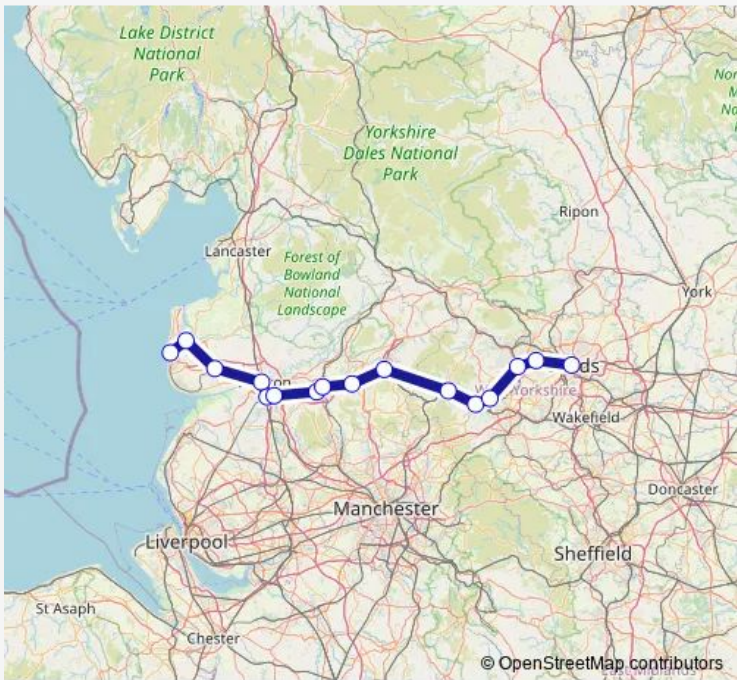

Rail Northern Leeds - Blackpool North

[Go to website](#)

Direction
 Blackpool North — Leeds
 12 stops
[Open route schedule](#)

- Blackpool North
- Poulton-le-Fylde
- Kirkham & Wesham
- Preston
- Blackburn
- Accrington
- Burnley Manchester Road
- Hebden Bridge
- Sowerby Bridge
- Halifax
- Bradford Interchange
- Leeds

Route schedule
 Blackpool North — Leeds

Monday	22:02
Tuesday	22:02
Wednesday	22:02
Thursday	22:02
Friday	22:02
Saturday	22:02
Sunday	—

Route info
 Direction: Blackpool North
 Stops: 12
 Trip Duration: 2 hour 1 min