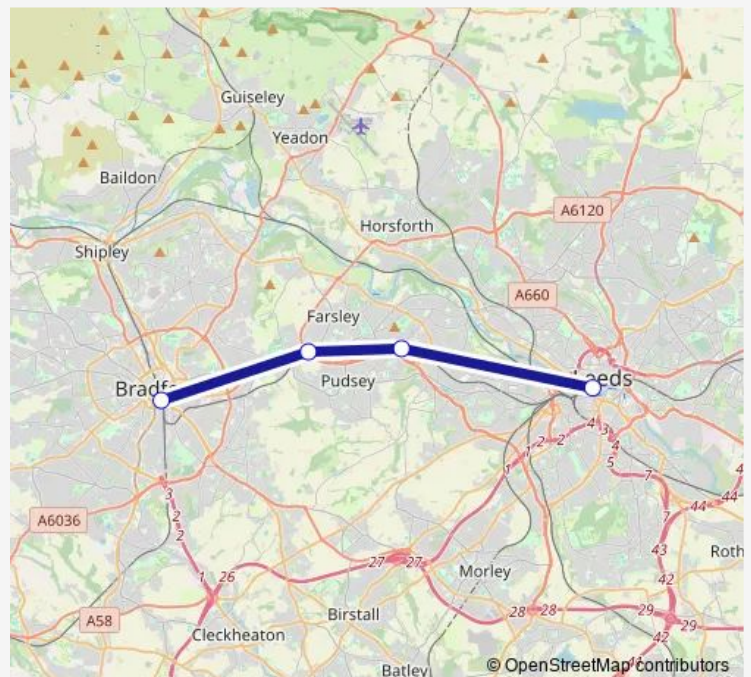

Rail Northern Leeds - Bradford Interchange

[Go to website](#)

Direction

Leeds — Bradford Interchange

4 stops

[Open route schedule](#)

Leeds

Bramley (West Yorkshire)

New Pudsey

Bradford Interchange

Route schedule

Leeds — Bradford Interchange

Monday	—
Tuesday	—
Wednesday	—
Thursday	—
Friday	—
Saturday	23:26
Sunday	—

Route info

Direction: Leeds

Stops: 4

Trip Duration: 0 hour 23 min

■ Northern — Leeds - Bradford Interchange

Northern Rail time schedules and route maps are available in an offline PDF at busmaps.com. Use the busmaps.com website to see live bus times, train schedule or subway schedule, and step-by-step directions for all public transit in Bradford