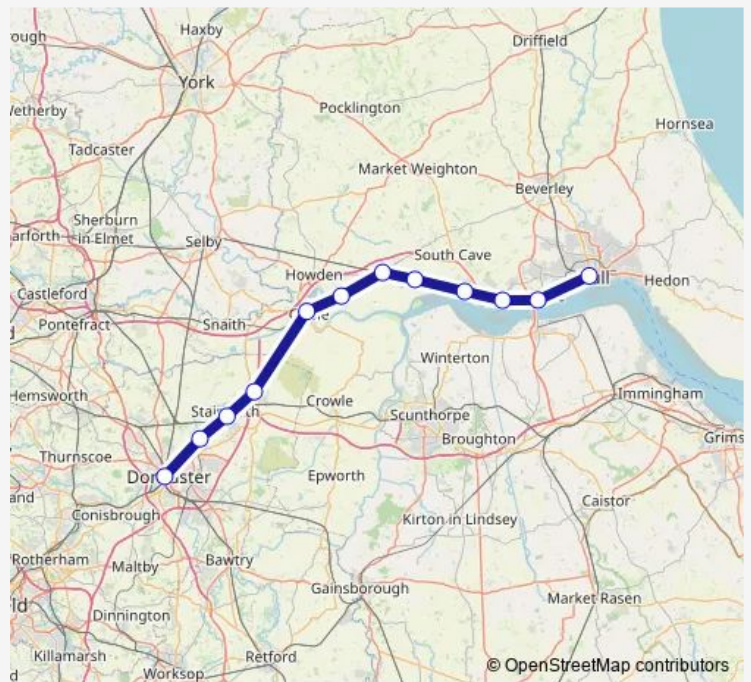

Rail Northern Hull - Doncaster

[Go to website](#)

Direction
Doncaster — Hull
12 stops
[Open route schedule](#)

- Doncaster
- Kirk Sandall
- Hatfield & Stainforth
- Thorne North
- Goole
- Saltmarshe
- Gilberdyke
- Broomfleet
- Brough
- Ferriby
- Hessle
- Hull

Route schedule
Doncaster — Hull

Monday	07:06-11:05
Tuesday	07:06-11:05
Wednesday	07:06-11:05
Thursday	07:06-11:05
Friday	07:06-11:05
Saturday	07:06-11:05
Sunday	—

Route info
Direction: Doncaster
Stops: 12
Trip Duration: 1 hour 8 min