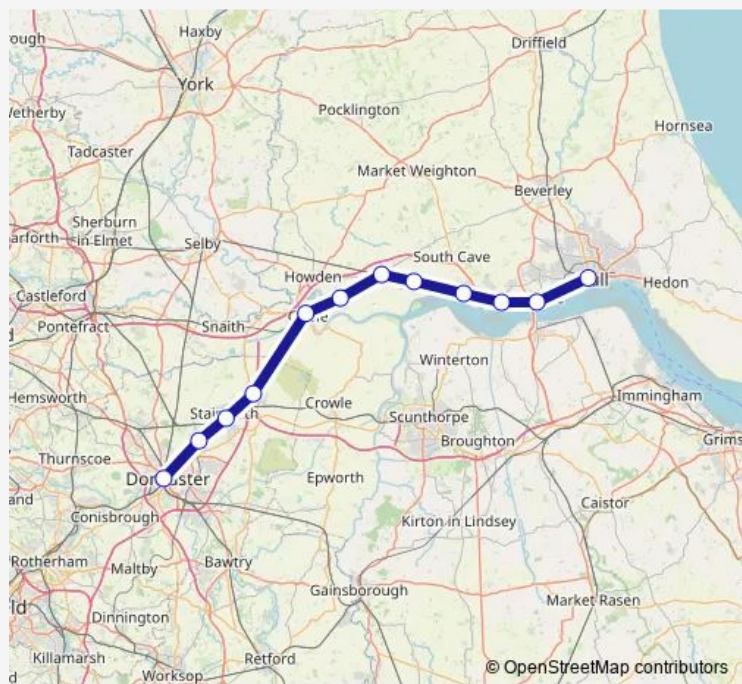

Rail Northern Hull - Doncaster

[Go to website](#)

Direction
 Doncaster — Hull
 12 stops
[Open route schedule](#)

- Doncaster
- Kirk Sandall
- Hatfield & Stainforth
- Thorne North
- Goole
- Saltmarshe
- Gilberdyke
- Broomfleet
- Brough
- Ferriby
- Hessle
- Hull

Route schedule
 Doncaster — Hull

Monday	07:06-11:05
Tuesday	07:06-11:05
Wednesday	07:06-11:05
Thursday	07:06-11:05
Friday	07:06-11:05
Saturday	07:06-11:05
Sunday	—

Route info
 Direction: Doncaster
 Stops: 12
 Trip Duration: 1 hour 8 min

Route info

Direction: Doncaster

Stops: 11

Trip Duration: 1 hour 6 min

Direction

Doncaster — Hull

10 stops

[Open route schedule](#)

Route info

Direction: Hull

Stops: 12

Trip Duration: 1 hour 7 min

Direction

Doncaster — Hull

11 stops

[Open route schedule](#)