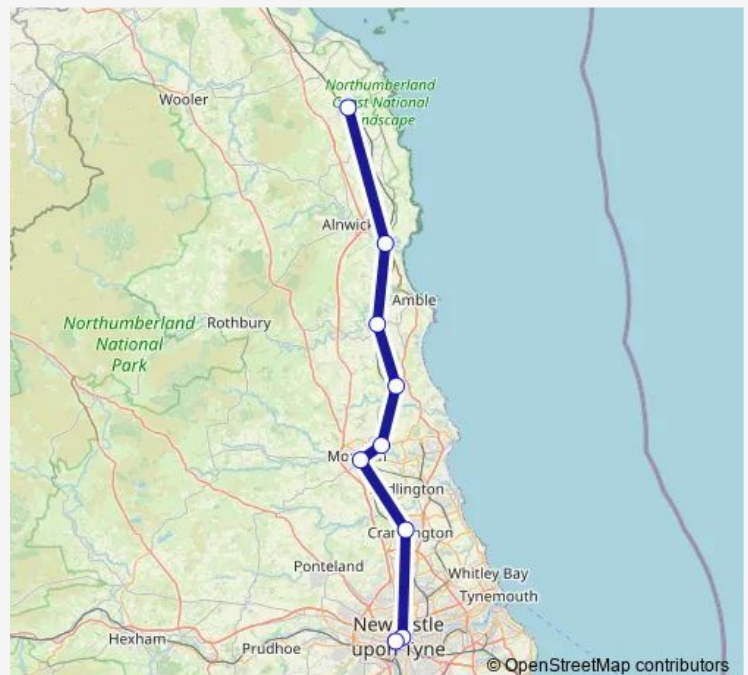

### Route schedule

Newcastle — Chathill

Monday 05:57

Tuesday 05:57

Wednesday 05:57

Thursday 05:57

Friday 05:57

Saturday 05:57

### Route info

Direction: Newcastle

Stops: 6

Trip Duration: 0 hour 51 min

■ Northern — Newcastle - Chathill

**Direction**

Chathill — Newcastle

9 stops