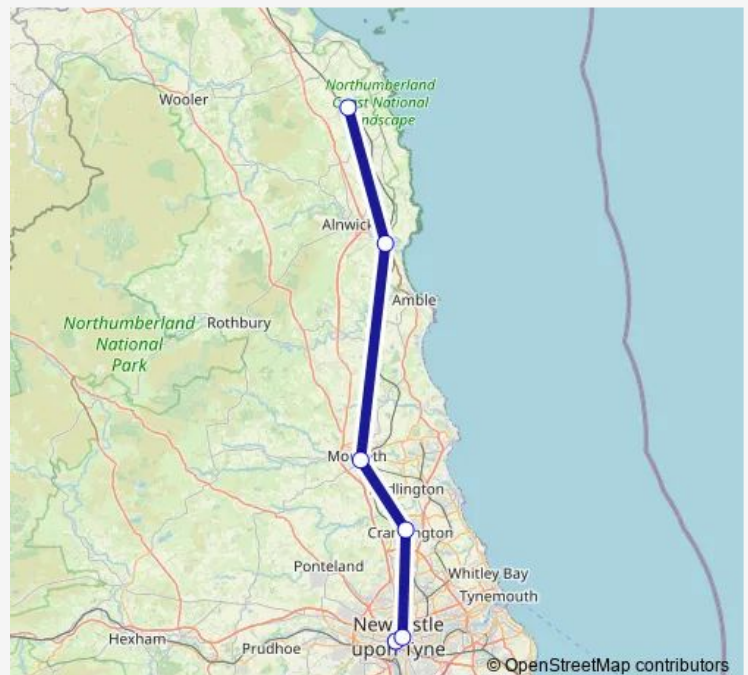

Wednesday 05:57

Thursday 05:57

Friday 05:57

Saturday 05:57

Sunday —

Route info

Direction: Newcastle

Stops: 6

Trip Duration: 0 hour 51 min

■ Northern — Newcastle - Chathill

Direction

Chathill — Newcastle

9 stops

[Open route schedule](#)

Chathill

Alnmouth

Acklington

Widdrington

Pegswood

Morpeth

Cramlington

Manors

Newcastle

Route schedule