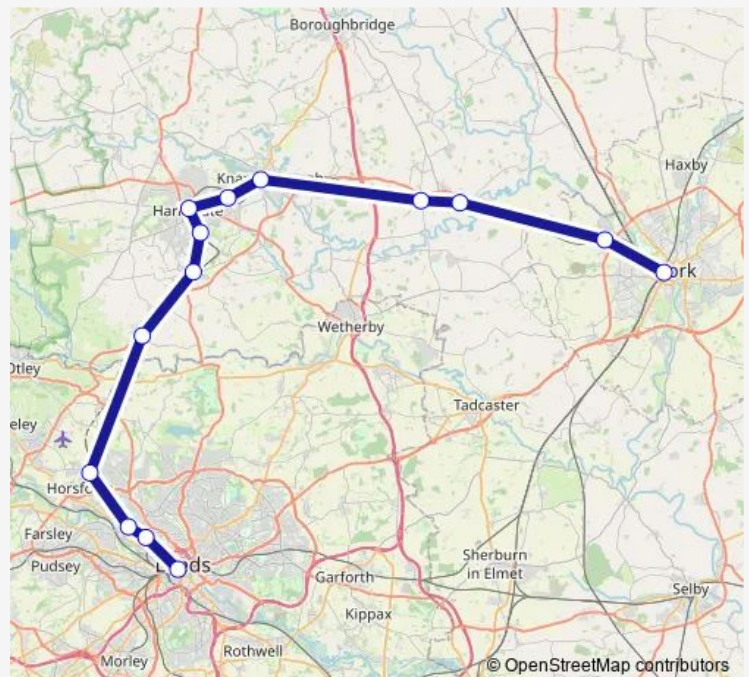

### Direction

Leeds — York

7 stops

[Open route schedule](#)

Leeds

Cross Gates

Garforth

East Garforth

### Route schedule

Leeds — York

Monday 05:20-21:16

Tuesday 06:21-21:16

Wednesday 06:21-21:16

Thursday 06:21-21:16

Friday 06:21-21:16

Saturday 05:20-21:16

### Route info

Direction: Leeds

Stops: 7

Trip Duration: 0 hour 31 min

■ Northern — Leeds - York

**Direction**

York — Leeds

6 stops

## Route info

Direction: Leeds

Stops: 14

Trip Duration: 1 hour 18 min