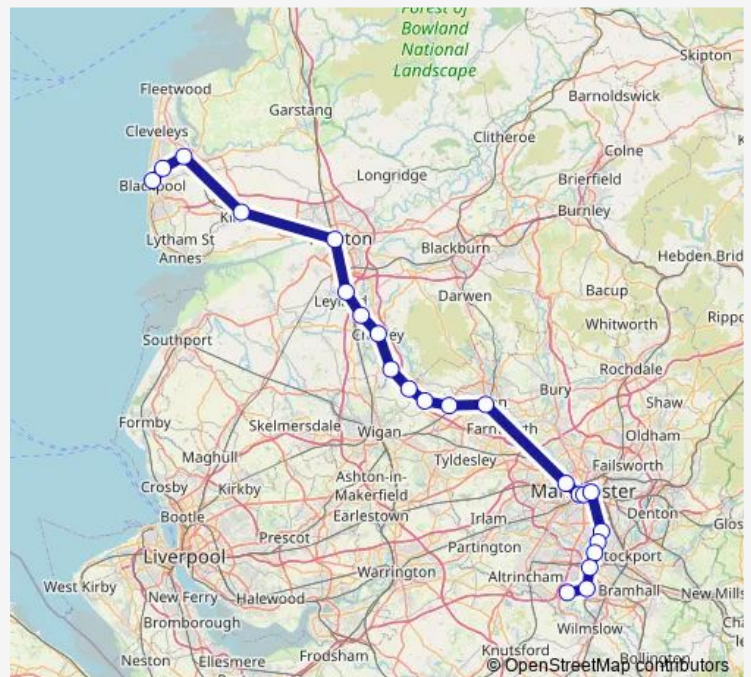

Rail Northern Manchester Airport - Blackpool North

[Go to website](#)

Direction

Blackpool North — Manchester Airport

23 stops

[Open route schedule](#)

- Blackpool North
- Layton (Lancs)
- Poulton-le-Fylde
- Kirkham & Wesham
- Preston
- Leyland
- Buckshaw Parkway
- Chorley
- Adlington (Lancashire)
- Blackrod
- Horwich Parkway
- Lostock
- Bolton
- Salford Crescent
- Deansgate
- Manchester Oxford Road
- Manchester Piccadilly
- Mauldeth Road
- Burnage
- East Didsbury
- Gatley

Route schedule

Blackpool North — Manchester Airport

Monday	22:22
Tuesday	22:22
Wednesday	22:22
Thursday	22:22
Friday	—
Saturday	—
Sunday	—

Route info

Direction: Blackpool North

Stops: 23

Trip Duration: 1 hour 46 min

■ Northern — Blackpool North - Manchester Airport

Heald Green

Manchester Airport

Direction

Blackpool North — Manchester Airport

20 stops

[Open route schedule](#)

Blackpool North