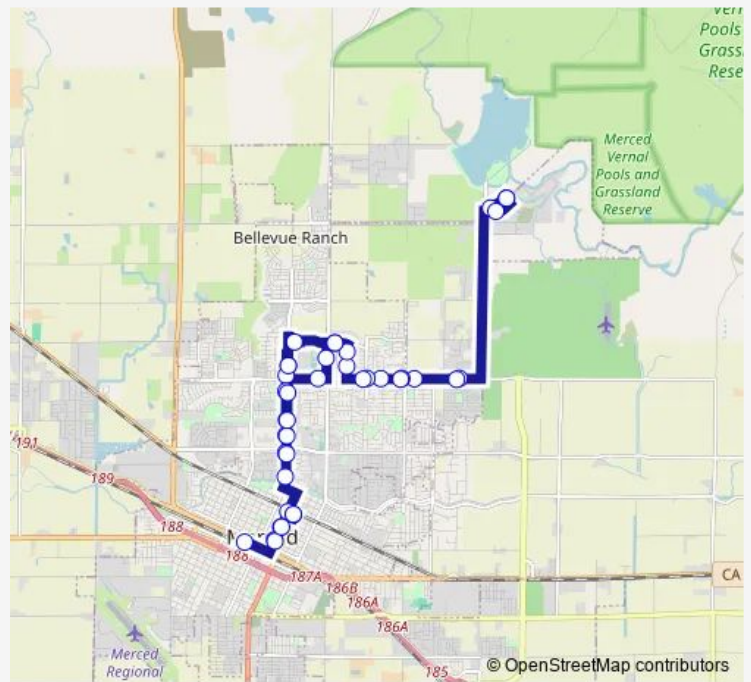

**Direction**  
 University Transit Center — University Transit Center  
 39 stops  
[Open route schedule](#)

- University Transit Center
- Scholars @ Emigrant
- Yosemite @ Perch (westbound)
- Yosemite Av @ Chapparal (westbound)
- Yosemite Av @ Parsons (westbound)
- Yosemite Av @ Dove
- Yosemite Av @ Paulson
- Mansionette @ Redwing/St Patricks Temporary stop
- Mansionette @ Kingfisher
- Mercy Medical Center
- G St @ University/Tri College Center
- Yosemite Av @ Steamboat
- Merced College
- M St @ Yosemite Av
- M St @ Donna (southbound)
- M St @ Villages Apts (southbound)
- M St @ Fairfield
- Social Security Office (southbound)
- M St @ N. Bear Creek (southbound)
- K St @ 24th St
- 24th @ MLK/Amtrak

Route schedule  
 University Transit Center — University Transit Center

Monday	06:10-19:27
Tuesday	06:10-19:27
Wednesday	06:10-19:27
Thursday	06:10-19:27
Friday	06:10-19:27
Saturday	—
Sunday	—

Route info  
 Direction: University Transit Center  
 Stops: 39  
 Trip Duration: 1 hour 15 min

K St @ 21st (southbound)

K St @ 18th/ Mcag (southbound)

Merced Transpo (inside)

K St @ 18th/ Mcag (northbound)

K St @ 21st (northbound)

Amtrak

M St @ Social Security Office (northbound)

M St @ Fairfield/Hylond

M St @ Village Apts (northbound)

M St @ Donna (northbound)

Merced College

UC Merced Parking Lot (Merced College)

Mercy Medical Center

Yosemite Av @ Paulson (eastbound)

Yosemite Av @ Parsons (eastbound)

Yosemite Ave @ Perch (eastbound)