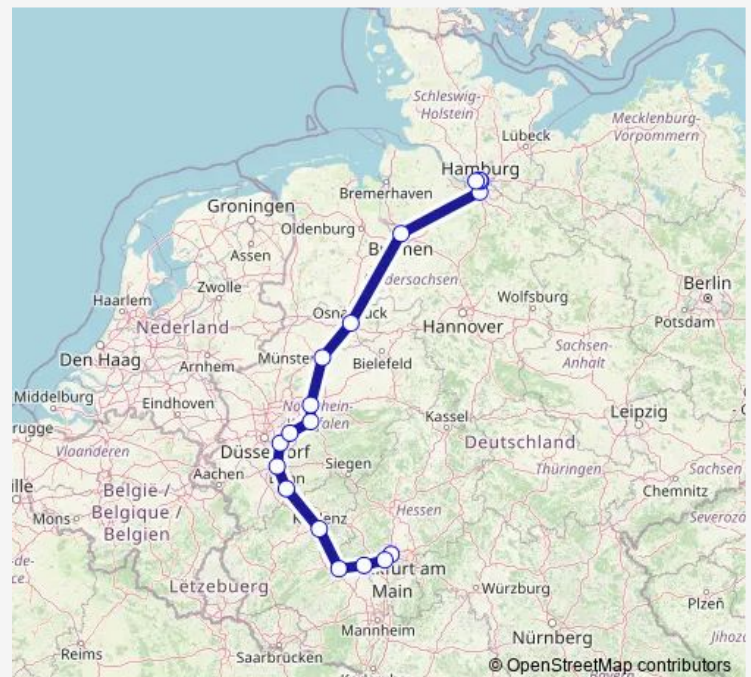

Rail IC 2320

[Go to website](#)

Direction

Frankfurt(Main)Hbf — Hamburg-Altona

18 stops

[Open route schedule](#)

Frankfurt(Main)Hbf

Frankfurt(M) Flughafen Fernbf

Mainz Hbf

Bingen(Rhein) Hbf

Koblenz Hbf

Bonn Hbf

Köln Hbf

Solingen Hbf

Wuppertal Hbf

Hagen Hbf

Dortmund Hbf

Münster(Westf)Hbf

Osnabrück Hbf

Bremen Hbf

Hamburg-Harburg

Hamburg Hbf

Hamburg Dammtor

Hamburg-Altona

Route schedule

Frankfurt(Main)Hbf — Hamburg-Altona

Monday	05:42
Tuesday	05:42
Wednesday	05:42
Thursday	05:42
Friday	05:42
Saturday	05:24-05:42
Sunday	05:42

Route info

Direction: Frankfurt(Main)Hbf

Stops: 18

Trip Duration: 6 hour 47 min

■ IC 2320