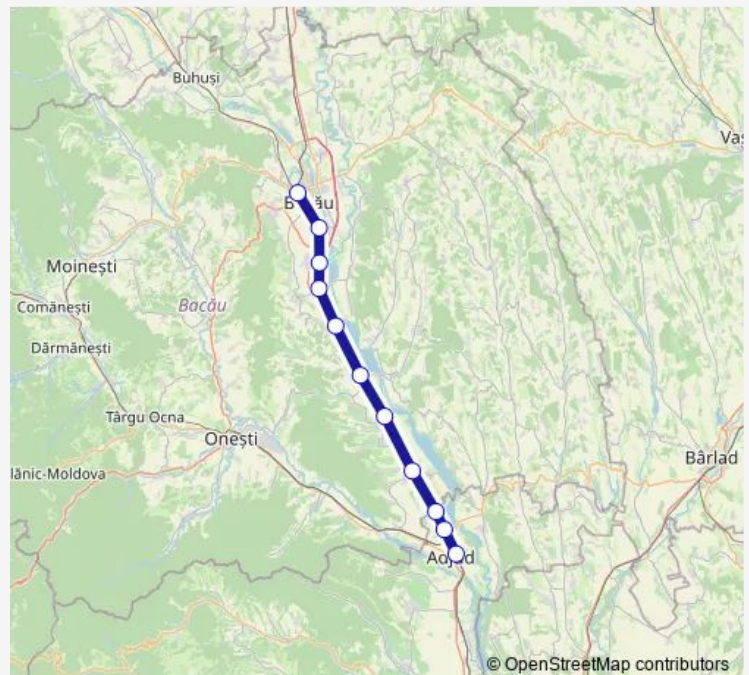

Rail R: Bacău - Adjud R: Bacău - Letea h. - Valea Seacă - Siretu Bacău h. - Faraoni Hm. - Răcăciuni h. - Orbeni Hm. - Sascut Hm. - Șișcani h. - Adjudu Vechi h. - Adjud

[Go to website](#)

Direction

Bacău — Adjud

Orbeni Hm.

Sascut Hm.

Șișcani h.

Adjudu Vechi h.

Adjud

Route schedule

Bacău — Adjud

Monday 13:35

Tuesday 13:35

Wednesday 13:35

Thursday 13:35

Friday 13:35

Saturday —

Sunday —

Route info

Direction: Bacău

Stops: 11

Trip Duration: 1 hour 6 min

■ R: Bacău - Adjud — R: Bacău - Letea h. - Valea Seacă - Siretu Bacău h. - Faraoni Hm. - Răcăciuni h. - Orbeni...

R: Bacău - Adjud Rail time schedules and route maps are available in an offline PDF at busmaps.com. Use the busmaps.com website to see live bus times, train schedule or subway schedule, and step-by-step directions for all public transit in Homocea