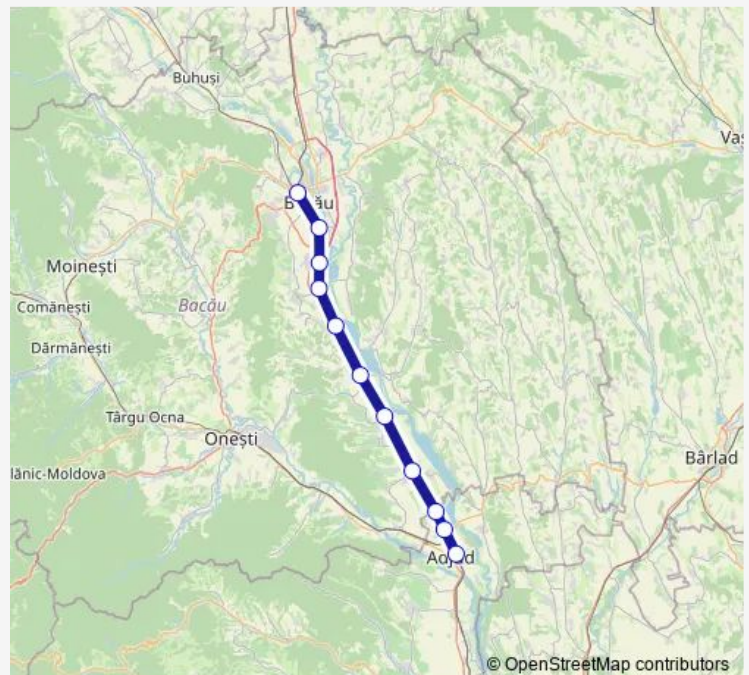

Rail R: Bacău - Adjud R: Bacău - Letea h. - Valea Seacă - Siretu Bacău h. - Faraoni Hm. - Răcăciuni h. - Orbeni Hm. - Sascut Hm. - Șișcani h. - Adjudu Vechi h. - Adjud

[Go to website](#)

## Direction

Bacău — Adjud

11 stops

[Open route schedule](#)

Bacău

Letea h.

Valea Seacă

Siretu Bacău h.

## Route schedule

Bacău — Adjud

Monday 13:35

Tuesday 13:35

Wednesday 13:35

Thursday 13:35

Friday 13:35

Saturday —

## Route info

Direction: Bacău

Stops: 11

Trip Duration: 1 hour 6 min

■ R: Bacău - Adjud — R: Bacău - Letea h. - Valea Seacă - Siretu Bacău h. - Faraoni Hm. - Răcăciuni h. - Orbeni...

R: Bacău - Adjud Rail time schedules and route maps are available in an offline PDF at [busmaps.com](https://busmaps.com). Use the [busmaps.com](https://busmaps.com) website to see live bus times, train schedule or subway schedule, and step-by-step directions for all public transit in Homocea