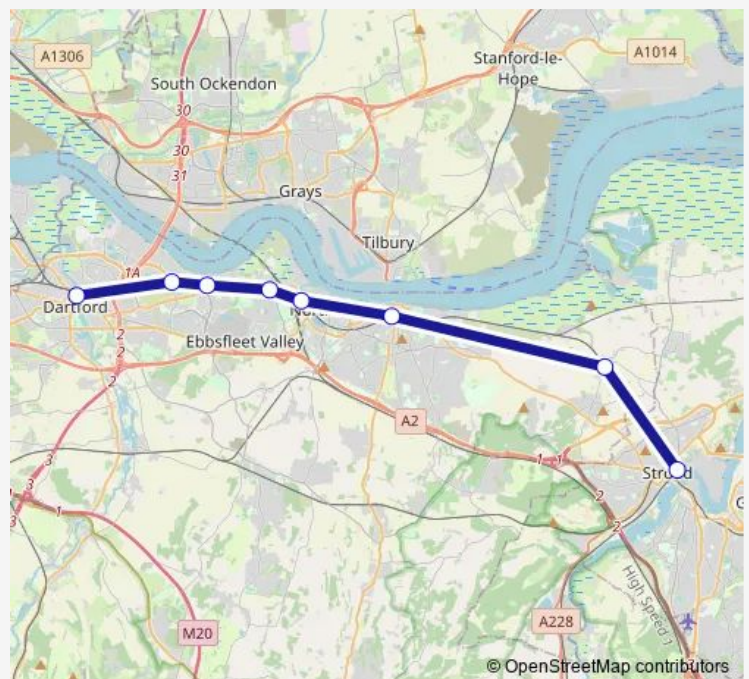

Rail Replacement Bus Service Tl:Soo->Dfd TL replacement bus service from SOO to Dfd

[Go to website](#)

Direction

undefined — undefined

0 stops

[Open route schedule](#)

Route schedule

undefined — undefined

Monday 23:25-23:55

Tuesday —

Wednesday 23:25-23:55

Thursday —

Friday —

Saturday —

Sunday —

Route info

Direction:

Stops: 0

Trip Duration: — min

■ Tl:Soo->Dfd — TL replacement bus service from SOO to Dfd **BusMaps**

Tl:Soo->Dfd Rail Replacement Bus Service time schedules and route maps are available in an offline PDF at busmaps.com. Use the busmaps.com website to see live bus times, train schedule or subway schedule, and step-by-step directions for all public transit in Rochester