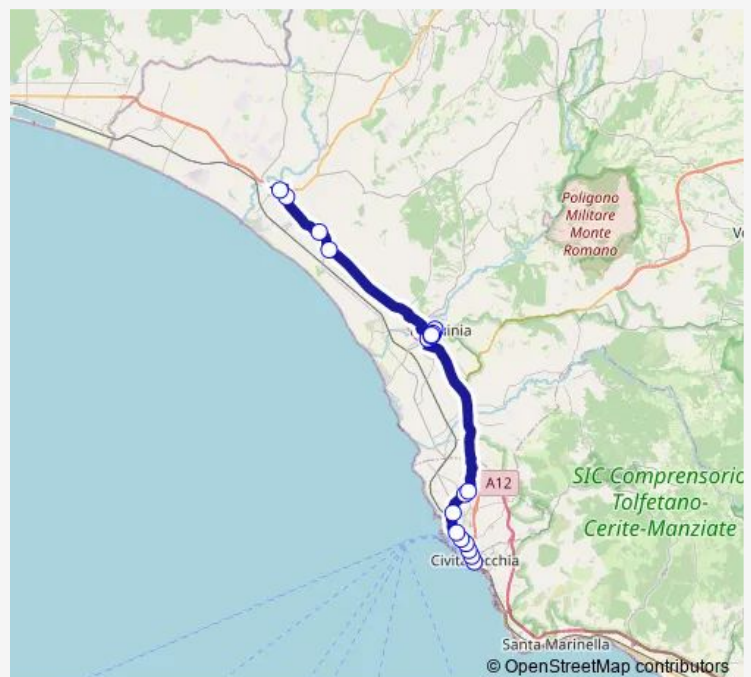

Tarquinia | Via Vecchia Aurelia # f487

Tarquinia | Via Aurelia (Riva Tarquini) # f92

Tarquinia | Via Aurelia (Km 104) # f94

Montalto | Via Cere # f000049

Montalto | Piazza Tarquinia # f343

Route schedule

Civitavecchia | Piazza V. Emanuele II # f72 — Montalto | Piazza Tarquinia # f343

Monday 14:50-16:45

Tuesday 14:50-16:45

Wednesday 14:50-16:45

Thursday 14:50-16:45

Friday 14:50-16:45

Saturday 10:20

Sunday —

Route info

Direction: Civitavecchia | Piazza V. Emanuele II # f72

Stops: 19

Trip Duration: 0 hour 41 min

Bus time schedules and route maps are available in an offline PDF at busmaps.com. Use the busmaps.com website to see live bus times, train schedule or subway schedule, and step-by-step directions for all public transit in Civitavecchia