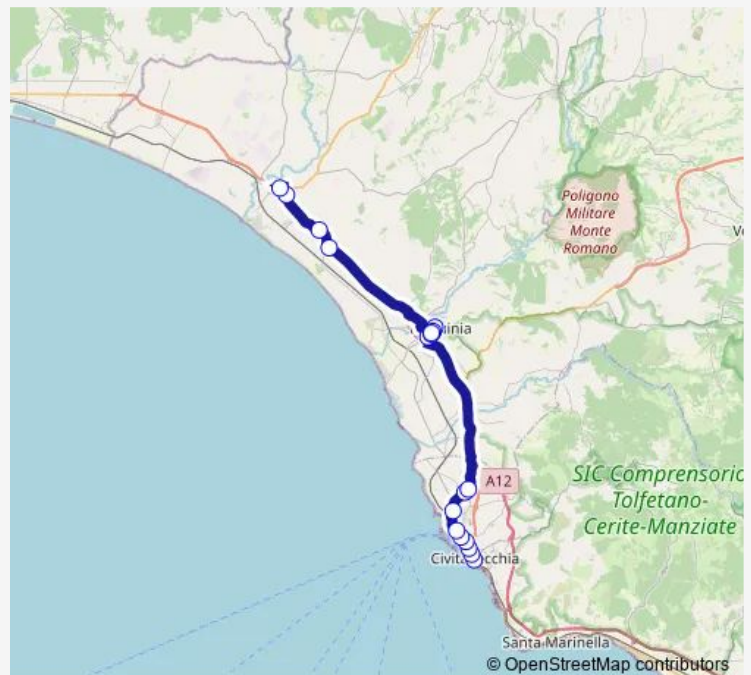

Direction

CIVITAVECCHIA | Piazza V. Emanuele II # f72 — Montalto
| Piazza Tarquinia # f343

19 stops

[Open route schedule](#)

- CIVITAVECCHIA | Piazza V. Emanuele II # f72
- CIVITAVECCHIA | Ist. Superiore G. CALAMATTA # f73
- CIVITAVECCHIA | Via Tarquinia # f74
- CIVITAVECCHIA | Cimitero # f75
- Civitavecchia | Via Aurelia (Depositi) # f15115
- CIVITAVECCHIA | Via Aurelia, 18 # f76
- CIVITAVECCHIA | Via Aurelia Str. Scaglia # f78
- CIVITAVECCHIA | Via Aurelia (Borgo Aurelia) # f79
- CIVITAVECCHIA | Via Aurelia Via Somma # f80
- TARQUINIA | Via Porto Clementino Via Nenni # f751
- TARQUINIA | Via Vecchia Aurelia # f752
- Tarquinia | Via le Rose # f483
- Tarquinia Barriera S.Giusto # f7521
- Tarquinia | Via le Rose # f486
- Tarquinia | Via Vecchia Aurelia # f487
- TARQUINIA | Via Aurelia (Riva Tarquini) # f92
- TARQUINIA | Via Aurelia (Km 104) # f94
- Montalto | Via Cere # f000049
- Montalto | Piazza Tarquinia # f343

Route schedule

CIVITAVECCHIA | Piazza V. Emanuele II # f72 — Montalto
| Piazza Tarquinia # f343

Monday	16:45
Tuesday	16:45
Wednesday	16:45
Thursday	16:45
Friday	16:45
Saturday	10:20
Sunday	—

Route info

Direction: CIVITAVECCHIA | Piazza V. Emanuele II # f72

Stops: 19

Trip Duration: 0 hour 50 min

Civitavecchia - Montalto di Castro # Mc833d

Bus time schedules and route maps are available in an offline PDF at busmaps.com. Use the busmaps.com website to see live bus times, train schedule or subway schedule, and step-by-step directions for all public transit in Civitavecchia

The schedule is provided in the local timezone. Times with "(+1)" indicate departures on the next day.

PDF file created on 2025-01-16

2024 BusMaps.com - All Rights Reserved