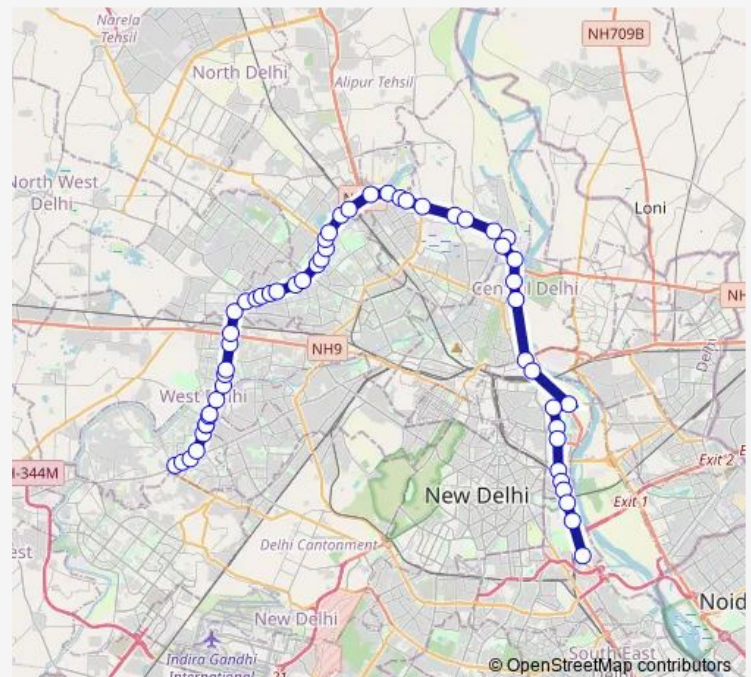

### Route schedule

Uttam Nagar Terminal — Isbt Sarai Kale Khan

Monday 05:00-22:05

Tuesday 05:00-22:05

Wednesday 05:00-22:05

Thursday 05:00-22:05

Friday 05:00-22:05

Saturday 05:00-22:05

### Route info

Direction: Uttam Nagar Terminal

Stops: 55

Trip Duration: 2 hour 37 min

■ Bypassexpressdown

BusMaps

Saraswati Vihar C Block

Madhuban Chowk Outer Ring Road