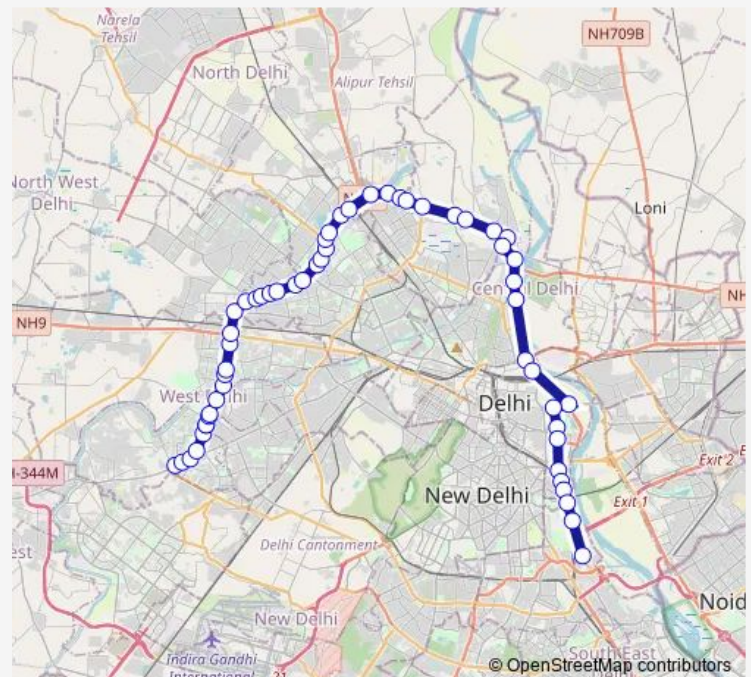

### Route schedule

Uttam Nagar Terminal — Isbt Sarai Kale Khan

Monday 05:00-22:05

Tuesday 05:00-22:05

Wednesday 05:00-22:05

Thursday 05:00-22:05

Friday 05:00-22:05

Saturday 05:00-22:05

### Route info

Direction: Uttam Nagar Terminal

Stops: 55

Trip Duration: 2 hour 37 min

■ Bypassexpressdown

BusMaps

Saraswati Vihar C Block

Madhuban Chowk Outer Ring Road