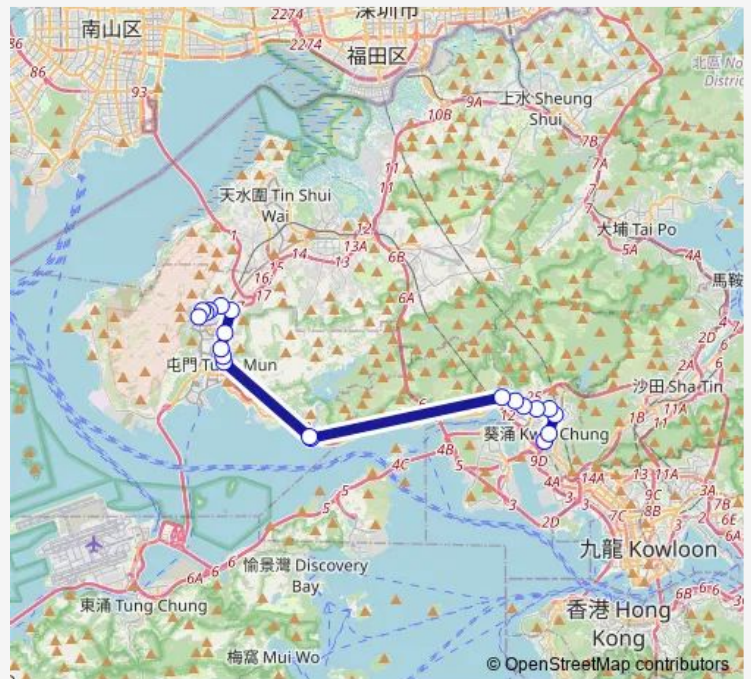

Route schedule
[Kmb] PO TIN BBI - PO TIN BUS Terminus — [Kmb] Kwai Fong (Kwai Tsui Estate) BUS Terminus

Monday	05:30-19:30
Tuesday	05:30-19:30
Wednesday	05:30-19:30
Thursday	05:30-19:30
Friday	05:30-19:30
Saturday	05:30-19:30
Sunday	05:30-19:30

Route info
Direction: [Kmb] PO TIN BBI - PO TIN BUS Terminus
Stops: 21
Trip Duration: 1 hour 0 min

67a — Tuen MUN (PO TIN Estate) - Kwai Fong (Kwai Tsui Estate) **BusMaps**