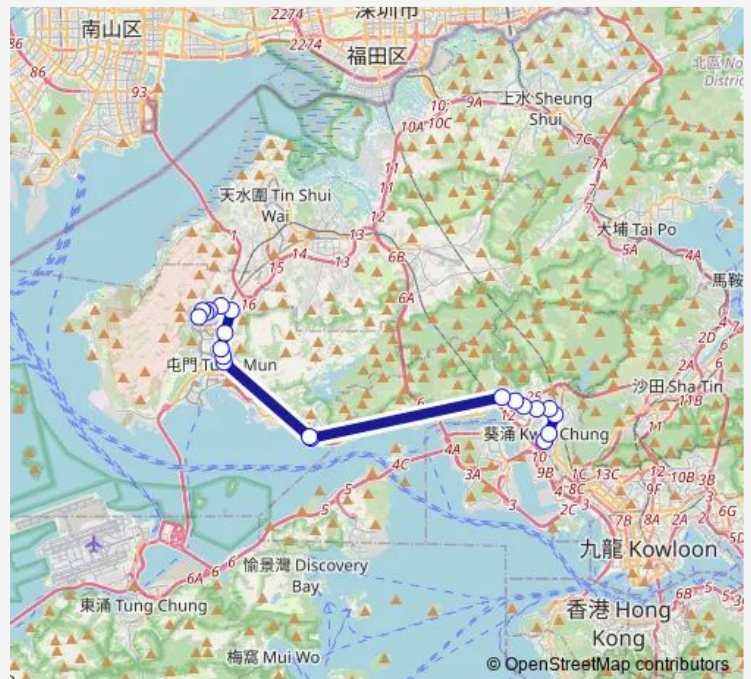

Route schedule
[Kmb] PO TIN BBI - PO TIN BUS Terminus — [Kmb] Kwai Fong (Kwai Tsui Estate) BUS Terminus

Monday	05:30-19:30
Tuesday	05:30-19:30
Wednesday	05:30-19:30
Thursday	05:30-19:30
Friday	05:30-19:30
Saturday	05:30-19:30
Sunday	05:30-19:30

Route info
Direction: [Kmb] PO TIN BBI - PO TIN BUS Terminus
Stops: 21
Trip Duration: 1 hour 1 min

67A — Tuen MUN (PO TIN Estate) - Kwai Fong (Kwai Tsui Estate) **BusMaps**