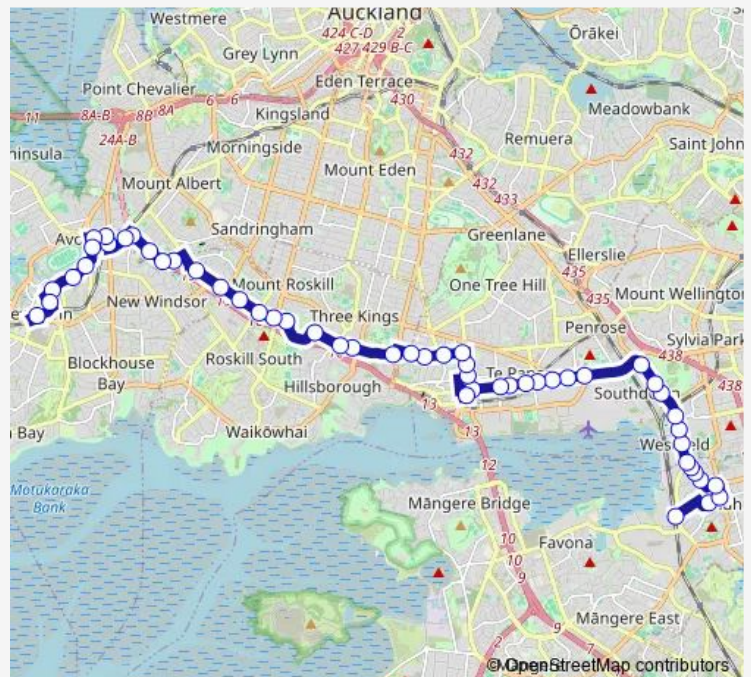

Captain Springs Road

Alfred Street

Church Street/Victoria Street

Route schedule

Stop A Otahuhu Station — Stop A New Lynn

Monday 05:35-23:12

Tuesday 05:35-23:12

Wednesday 05:35-23:12

Thursday 05:35-23:12

Friday 05:35-23:12

Saturday 05:40-22:10

Sunday 05:40-22:10

Route info

Direction: Stop A Otahuhu Station

Stops: 53

Trip Duration: 1 hour 25 min

67a

BusMaps

Dress Smart Onehunga

Stop C Onehunga

Arthur Street roundabout

Onehunga Mall/Grey Street

Tin Tacks Corner

Onehunga Pool

Great South Road/Portage Road

Hauti Road

Huia Road

Atkinson Avenue

Stop A Otahuhu Town Centre

Otahuhu Library

Stop D Otahuhu Station

67a Bus time schedules and route maps are available in an offline PDF at busmaps.com. Use the busmaps.com website to see live bus times, train schedule or subway schedule, and step-by-step directions for all public transit in Auckland