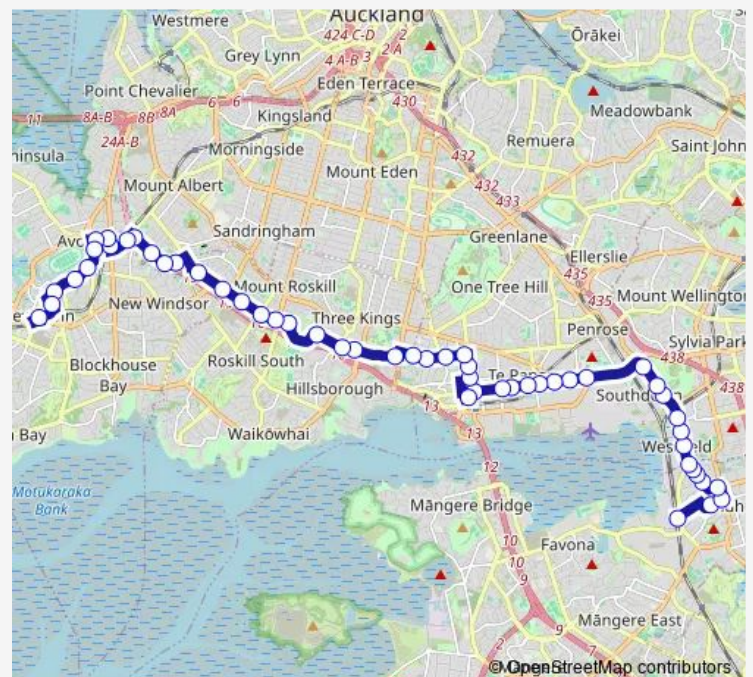

Captain Springs Road

Alfred Street

Church Street/Victoria Street

Route schedule

Stop A Otahuhu Station — Stop A New Lynn

Monday 05:35-23:12

Tuesday 05:35-23:12

Wednesday 05:35-23:12

Thursday 05:35-23:12

Friday 05:35-23:12

Saturday 05:40-22:10

Sunday 05:40-22:10

Route info

Direction: Stop A Otahuhu Station

Stops: 53

Trip Duration: 0 hour 52 min

67A

BusMaps

Dress Smart Onehunga

Stop C Onehunga

Arthur Street roundabout

Onehunga Mall/Grey Street

Tin Tacks Corner

Onehunga Pool

Great South Road/Portage Road

Hauti Road

Huia Road

Atkinson Avenue

Stop A Otahuhu Town Centre

Otahuhu Library

Stop D Otahuhu Station

67A Bus time schedules and route maps are available in an offline PDF at busmaps.com. Use the busmaps.com website to see live bus times, train schedule or subway schedule, and step-by-step directions for all public transit in Auckland