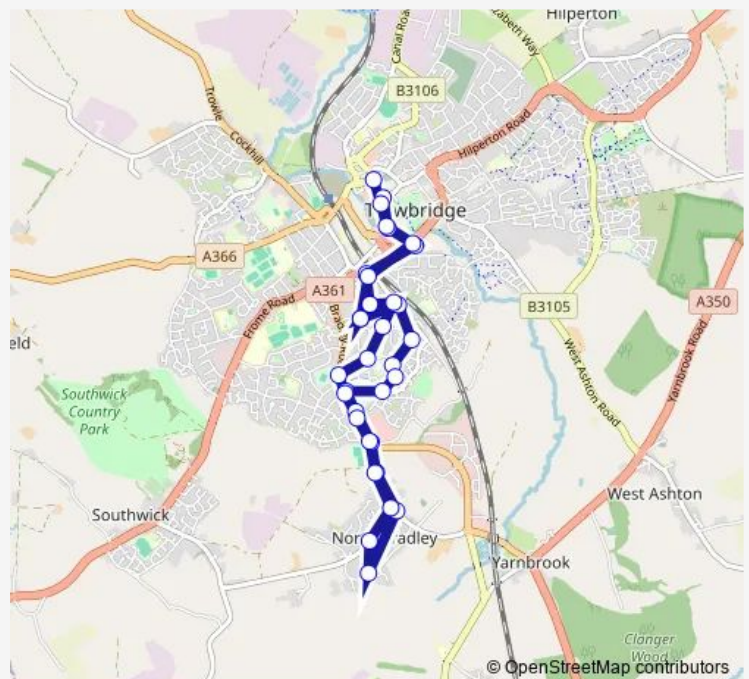

Thursday —

Friday —

Saturday 09:31-16:15

Sunday —

Route info

Direction: Town Hall

Stops: 34

Trip Duration: 0 hour 34 min

67A — Trowbridge Town Service to North Bradley

B and Q

Newland Place

Silver Street Lane

Holbrook Lane

Wilton Drive

Dursley Road opp Co-Op

Ashmead

Ashmead Court

Harmony Place

Tesco

Cradle Bridge

Castle Street

Fore Street

67A Bus time schedules and route maps are available in an offline PDF at busmaps.com. Use the busmaps.com website to see live bus times, train schedule or subway schedule, and step-by-step directions for all public transit in Trowbridge