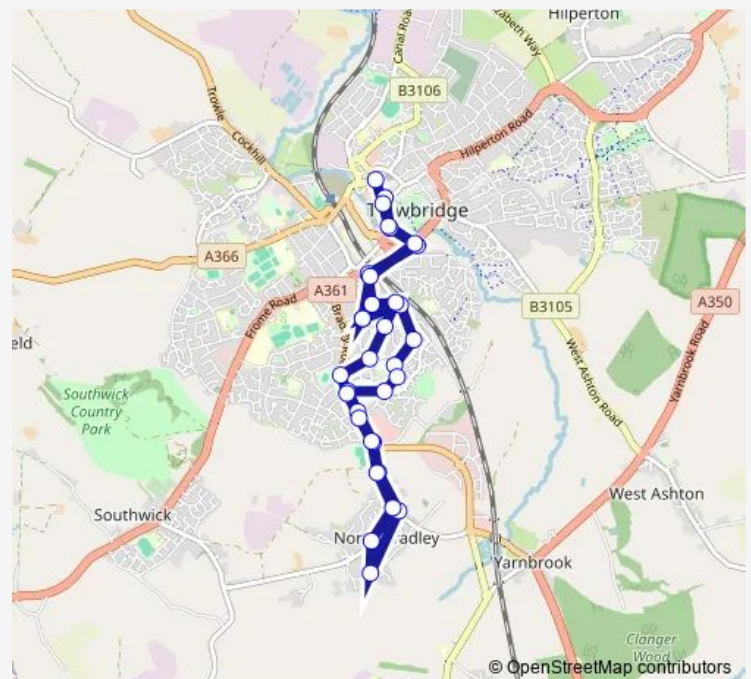

Thursday —

Friday —

Saturday 09:31-16:15

Sunday —

Route info

Direction: Town Hall

Stops: 34

Trip Duration: 0 hour 34 min

67A — Trowbridge Town Service to North Bradley

B and Q

Newland Place

Silver Street Lane

Holbrook Lane

Wilton Drive

Dursley Road opp Co-Op

Ashmead

Ashmead Court

Harmony Place

Tesco

Cradle Bridge

Castle Street

Fore Street

67A Bus time schedules and route maps are available in an offline PDF at busmaps.com. Use the busmaps.com website to see live bus times, train schedule or subway schedule, and step-by-step directions for all public transit in Trowbridge