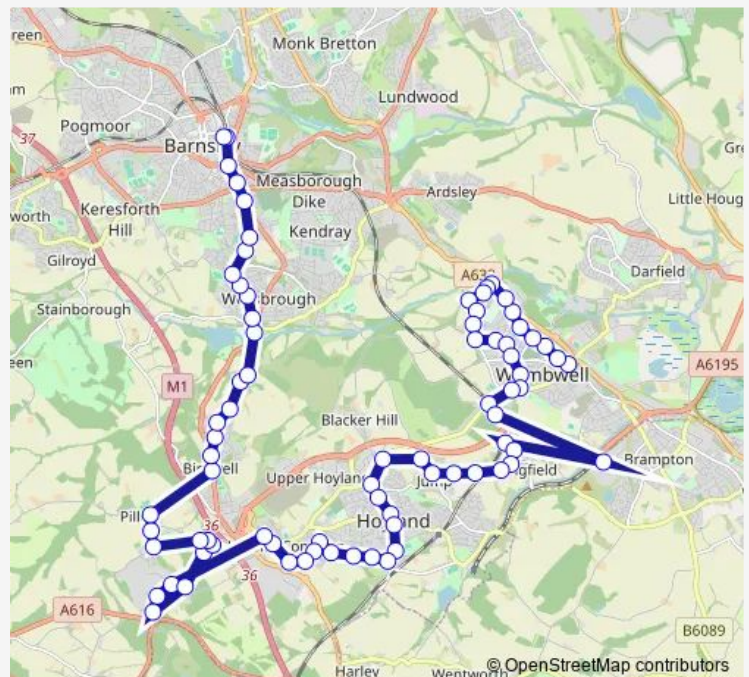

Worsbrough Road/Green Spring Avenue

Sheffield Road/Worsbrough Road

Chapel Street/Sheffield Road

Worsbrough View/The Avenue

Route schedule

Barnsley Interchange/A3 — Station Road/High Street

Monday 07:22-21:17

Tuesday 07:22-21:17

Wednesday 07:22-21:17

Thursday 07:22-21:17

Friday 07:22-21:17

Saturday 07:27-21:17

Sunday 09:17-21:17

Route info

Direction: Barnsley Interchange/A3

Stops: 74

Trip Duration: 1 hour 23 min

67a — Barnsley - Wombwell

Pilley Green/Lidgett Lane

Carr Lane/New Road

New Road/Lidgett Lane

New Road/Westwood New Road

Westwood New Road/Walker Road

Saturday 05:00-22:38

Sunday 10:38-22:38

Route info

Direction: Station Road/Smith Street

Stops: 77

Trip Duration: 1 hour 14 min

Cemetery Road/Lady Croft Lane

Cemetery Road/Quest Avenue