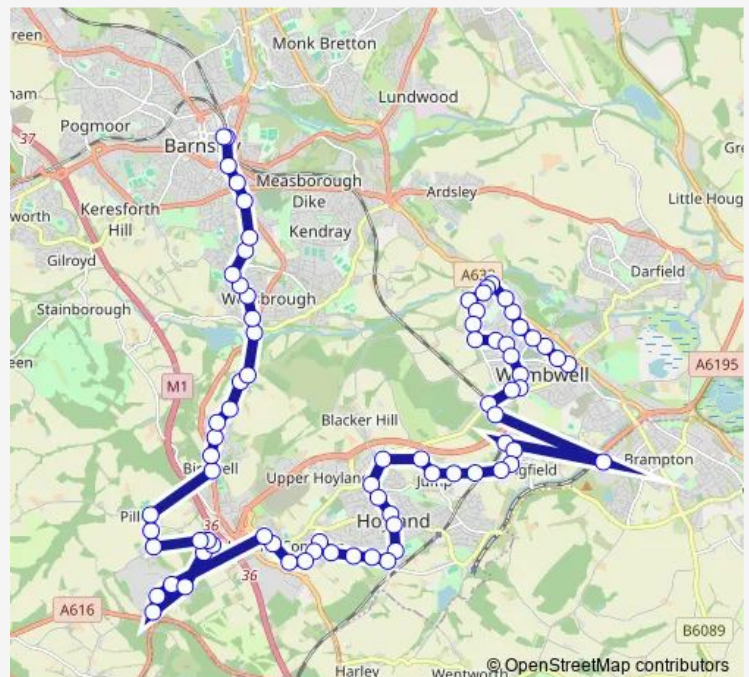

Worsbrough Road/Green Spring Avenue

Sheffield Road/Worsbrough Road

Chapel Street/Sheffield Road

Worsbrough View/The Avenue

Route schedule

Barnsley Interchange/A3 — Station Road/High Street

Monday 07:22-21:17

Tuesday 07:22-21:17

Wednesday 07:22-21:17

Thursday 07:22-21:17

Friday 07:22-21:17

Saturday 07:27-21:17

Sunday 09:17-21:17

Route info

Direction: Barnsley Interchange/A3

Stops: 74

Trip Duration: 1 hour 19 min

67a — Barnsley - Wombwell

Pilley Green/Lidgett Lane

Carr Lane/New Road

New Road/Lidgett Lane

New Road/Westwood New Road

Westwood New Road/Walker Road

Saturday 05:00-22:38

Sunday 10:38-22:38

Route info

Direction: Station Road/Smith Street

Stops: 77

Trip Duration: 1 hour 16 min

Cemetery Road/Lady Croft Lane

Cemetery Road/Quest Avenue