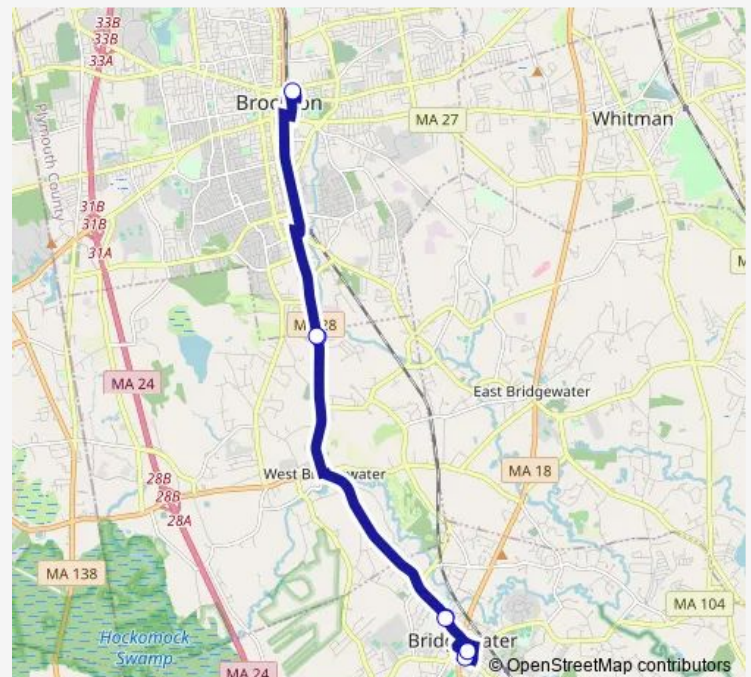

Bus BSU 28 Route 28

[Go to website](#)

Direction

Harrington Hall — Art Center

7 stops

[Open route schedule](#)

Harrington Hall

Kingswood Village Nb

North Main St at Family Dollar Nb

BAT Centre

North Main St at Family Dollar Sb

Kingswood Village Sb

Art Center

Route schedule

Harrington Hall — Art Center

Monday 07:00-17:30

Tuesday 07:00-17:30

Wednesday 07:00-17:30

Thursday 07:00-17:30

Friday 07:00-17:30

Saturday —

Sunday —

Route info

Direction: Harrington Hall

Stops: 7

Trip Duration: 1 hour 0 min

BSU 28 — Route 28

BSU 28 Bus time schedules and route maps are available in an offline PDF at busmaps.com. Use the busmaps.com website to see live bus times, train schedule or subway schedule, and step-by-step directions for all public transit in Bridgewater