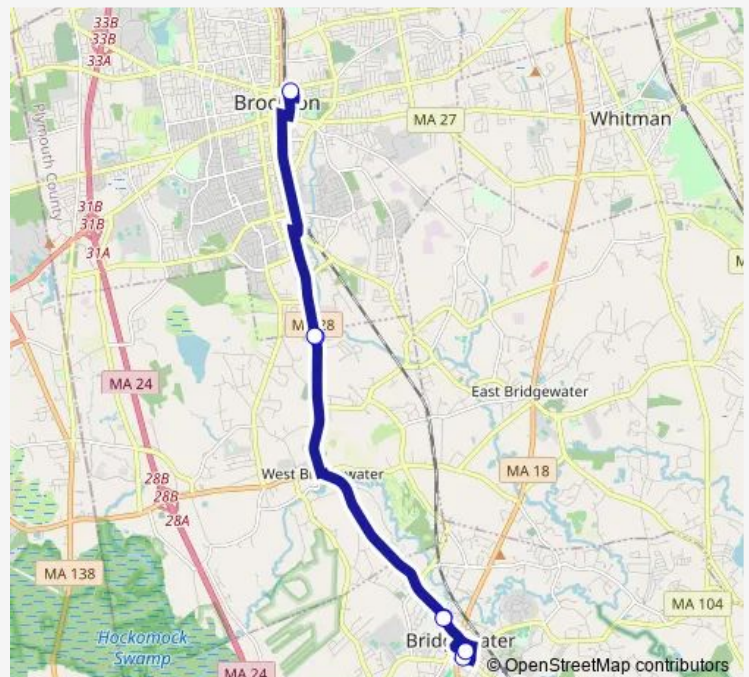

Bus BSU 28 Route 28

[Go to website](#)

Direction

Harrington Hall — Art Center

7 stops

[Open route schedule](#)

Harrington Hall

Kingswood Village Nb

North Main St at Family Dollar Nb

BAT Centre

North Main St at Family Dollar Sb

Kingswood Village Sb

Art Center

Route schedule

Harrington Hall — Art Center

Monday 07:00-17:30

Tuesday 07:00-17:30

Wednesday 07:00-17:30

Thursday 07:00-17:30

Friday 07:00-17:30

Saturday —

Sunday —

Route info

Direction: Harrington Hall

Stops: 7

Trip Duration: 1 hour 0 min

■ BSU 28 — Route 28

BSU 28 Bus time schedules and route maps are available in an offline PDF at busmaps.com. Use the busmaps.com website to see live bus times, train schedule or subway schedule, and step-by-step directions for all public transit in Bridgewater