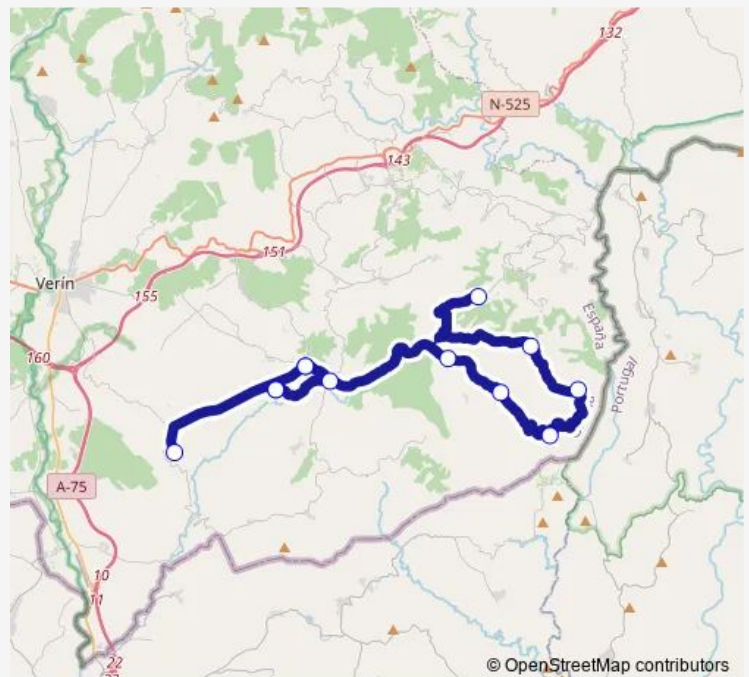

Moialde (Estrada)

Route schedule

San Roque — Moialde (Estrada)

Monday	—
Tuesday	19:00
Wednesday	—
Thursday	19:00
Friday	—
Saturday	—
Sunday	—

Route info

Direction: San Roque

Stops: 12

Trip Duration: 0 hour 35 min

© OpenStreetMap contributors

■ XG614049 — Moialde (Estrada)-SAN Roque

BusMaps

Direction

Moialde (Estrada) — San Roque

12 stops

[Open route schedule](#)

Moialde (Estrada)