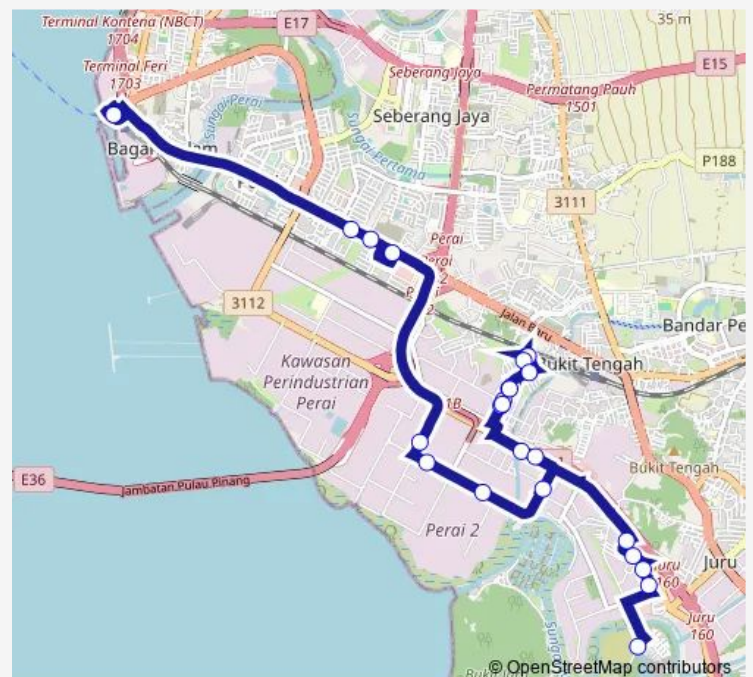

### Route schedule

Hub Taman Juru Setia — (M1) Penang Sentral

Monday 06:15-18:40

Tuesday 06:15-18:40

Wednesday 06:15-18:40

Thursday 06:15-18:40

Friday 06:15-18:40

Saturday 06:15-18:30

### Route info

Direction: Hub Taman Juru Setia

Stops: 24

Trip Duration: 0 hour 34 min

706

BusMaps

Kuil Sri Muniswara

Padang Kilat