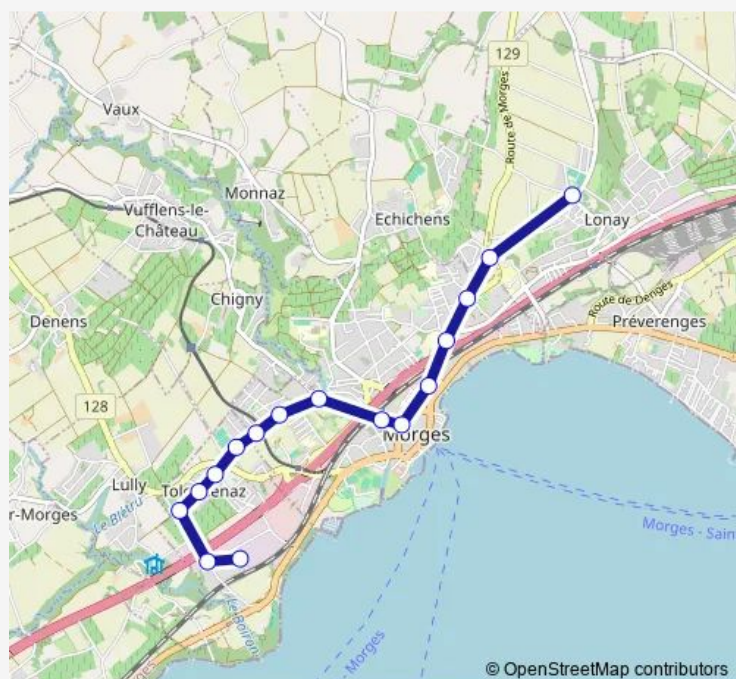

Wednesday 07:15-19:43

Thursday 07:15-19:43

Friday 07:15-19:43

Saturday —

Sunday —

Route info

Direction: Lonay, parc

Stops: 16

Trip Duration: 0 hour 22 min

© OpenStreetMap contributors

Direction

Tolochenaz, Les Noyers — Lonay, parc

17 stops

[Open route schedule](#)

Tolochenaz, Les Noyers

Tolochenaz, Les Saux