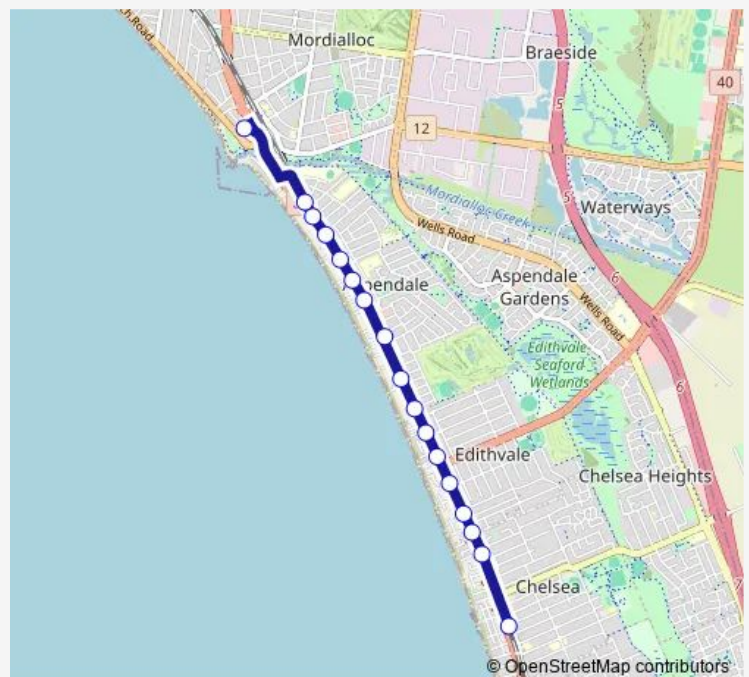

Elsie Gr/Station St (Edithvale)

Northcliffe Rd/Station St (Edithvale)

Fraser Ave/Station St (Edithvale)

Edithvale Station/Station St (Edithvale)

Rae Ave/Station St (Edithvale)

Fifth Ave/Station St (Aspendale)

First Ave/Station St (Aspendale)

Aspendale Station/Station St (Aspendale)

Laura St/Station St (Aspendale)

School Lane/Station St (Aspendale)

Lyle Gr/Station St (Aspendale)

Eulinga Ave/Station St (Aspendale)

Ruvina St/Station St (Aspendale)

Pine Cres/Station St (Aspendale)

Mordialloc SC/Centre Way (Mordialloc)

Route schedule

Chelsea Station/Station St (Chelsea) — Mordialloc SC/Centre Way (Mordialloc)

Monday	09:54-14:15
Tuesday	09:54-14:15
Wednesday	09:54-14:15
Thursday	09:54-14:15
Friday	09:54-14:15
Saturday	—
Sunday	—

Route info

Direction: Chelsea Station/Station St (Chelsea)

Stops: 17

Trip Duration: 0 hour 14 min

Direction

Mordialloc SC/Centre Way (Mordialloc) — Chelsea Station/Station St (Chelsea)

18 stops

[Open route schedule](#)