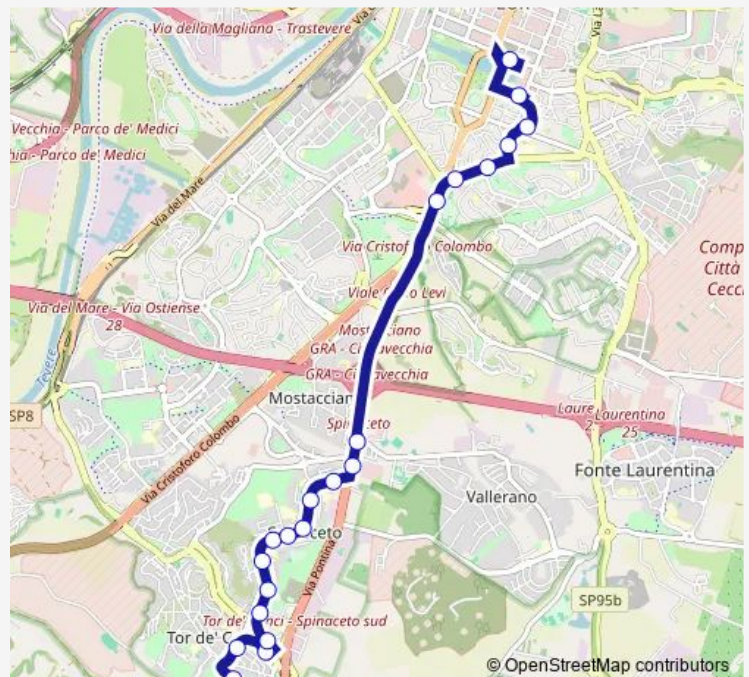

### Route schedule

Rotellini — EUR Fermi (Mb)

Monday	05:30-00:10 <sup>+1</sup>
Tuesday	05:30-00:10 <sup>+1</sup>
Wednesday	05:30-00:10 <sup>+1</sup>
Thursday	05:30-00:10 <sup>+1</sup>
Friday	05:30-00:10 <sup>+1</sup>
Saturday	05:30-00:10 <sup>+1</sup>
Sunday	05:30-00:10 <sup>+1</sup>

### Route info

Direction: Rotellini

Stops: 22

Trip Duration: 0 hour 24 min

706

BusMaps

**Direction**

EUR Fermi (Mb) — Rotellini

26 stops

[Open route schedule](#)

EUR Fermi (Mb)

America

Arte/Aeronautica

Nairobi/S. Eugenio (H)

Rhodesia/S. Eugenio (H)

Oceano Atlantico/Pavese