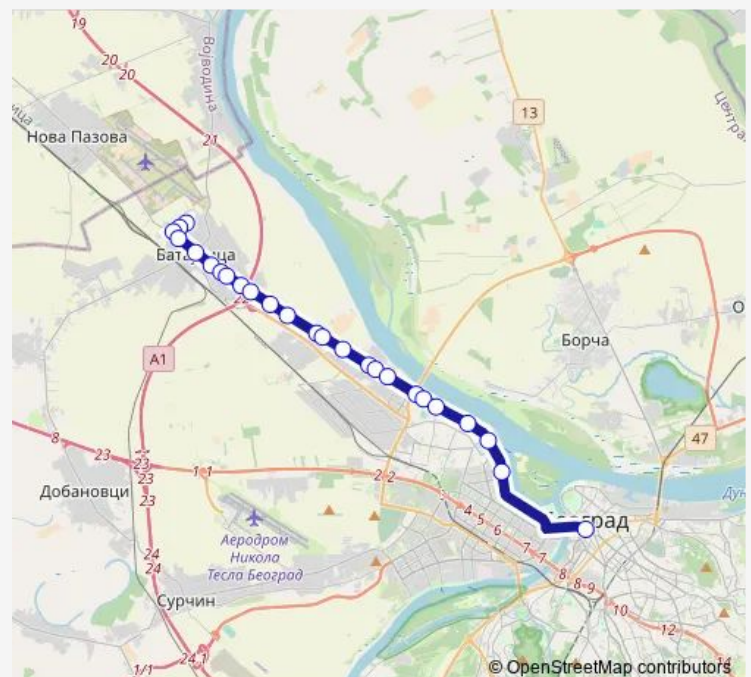

Saturday 04:55-23:35

Sunday 04:55-23:35

Route info

Direction: Zeleni Venac

Stops: 25

Trip Duration: 0 hour 48 min

706 — Zeleni Venac - Batajnica

Posavska

Drage Mihajlovića

Dalmatinskih Brigada

Batajnica

Direction

Batajnica — Zeleni Venac

25 stops

[Open route schedule](#)

Batajnica