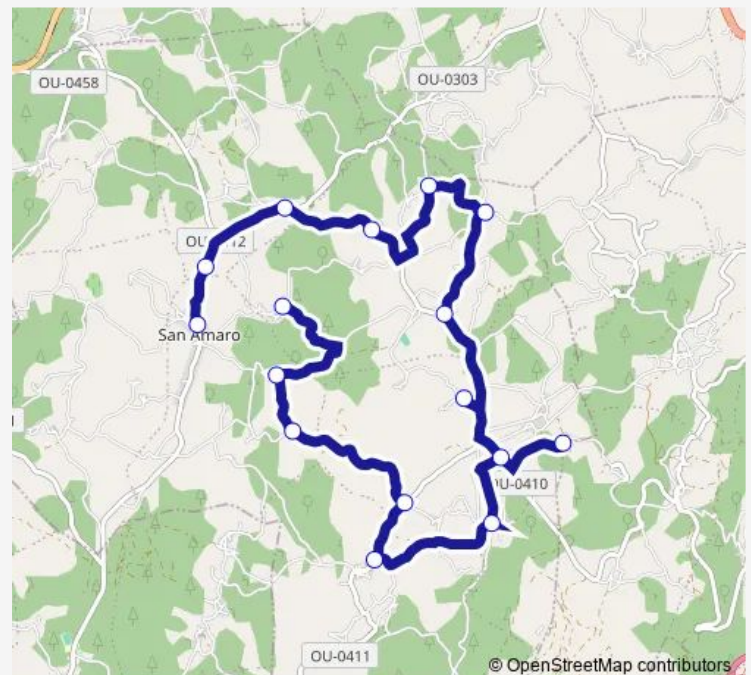

## Route schedule

SAN Amaro (Casa DO Concel — Gaime)

Monday 16:00

Tuesday 16:00

Wednesday 16:00

Thursday 16:00

Friday 16:00

Saturday —

## Route info

Direction: SAN Amaro (Casa DO Concel

Stops: 16

Trip Duration: 0 hour 30 min

■ XG600032 — Gaime-SAN Amaro (Casa DO Concello)

## Route schedule

Gaime — SAN Amaro (Casa DO Concel

Monday 08:50

Tuesday 08:50

Wednesday 08:50

Thursday 08:50

Friday 08:50

Saturday —