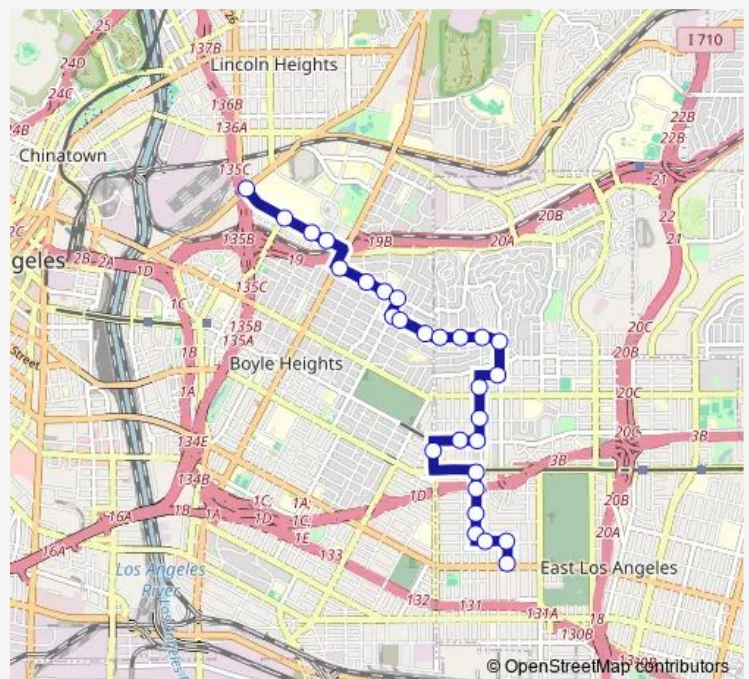

Rowan Ave & Michigan Ave (Southbound) (4344)

1st St & Rowan Ave (Southbound) (4345)

1st St & Ditman Ave (Westbound) (4346)

Indiana Gold Line Station (Southbound) (4347)

Route schedule

Marengo St & Mission Rd — Herbert Ave & Whittier Blvd (4354)

Monday 06:05-19:05

Tuesday 06:05-19:05

Wednesday 06:05-19:05

Thursday 06:05-19:05

Friday 06:05-19:05

Saturday 09:00-18:00

Sunday 09:00-18:00

Route info

Direction: Marengo St & Mission Rd

Stops: 28

Trip Duration: 0 hour 33 min

Boyle Heights — Dash Boyle Heights

Rowan Ave & 3rd St (Southbound) (4348)

Rowan Ave & Eagle St (Southbound) (4349)

Rowan Ave & Lanfranco St (Southbound) (4350)

Rowan Ave & Princeton St (Southbound) (4351)

Hubbard St & Eastman Ave (Eastbound) (4352)

Hubbard St & Herbert Ave (Eastbound) (4353)

Herbert Ave & Whittier Blvd (4354)

Direction

Herbert Ave & Whittier Blvd (4354) — Zonal Ave & Mission Rd.