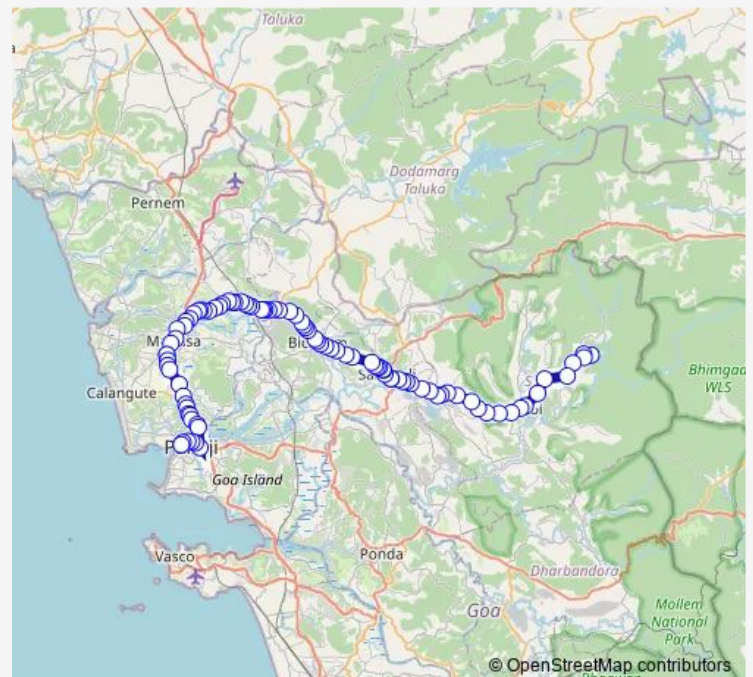

### Route schedule

Nanora — Panaji Inox

Monday	06:30-15:15
Tuesday	06:30-15:15
Wednesday	06:30-15:15
Thursday	06:30-15:15
Friday	06:30-15:15
Saturday	06:30-15:15
Sunday	06:30-15:15

### Route info

Direction: Nanora

Stops: 94

Trip Duration: 3 hour 0 min

■ PRV27 — PNJ K.Akdmi - Nanoda via Mapusa

BusMaps

Pratapnagar

Harvale