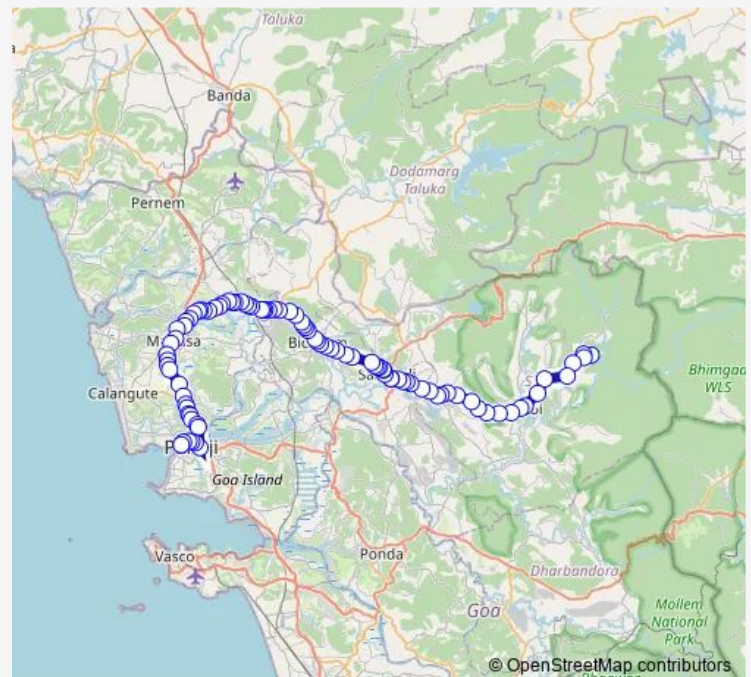

Thursday 17:50

Friday 17:50

Saturday 17:50

Sunday 17:50

Route info

Direction: Children's Park A

Stops: 94

Trip Duration: 3 hour 10 min