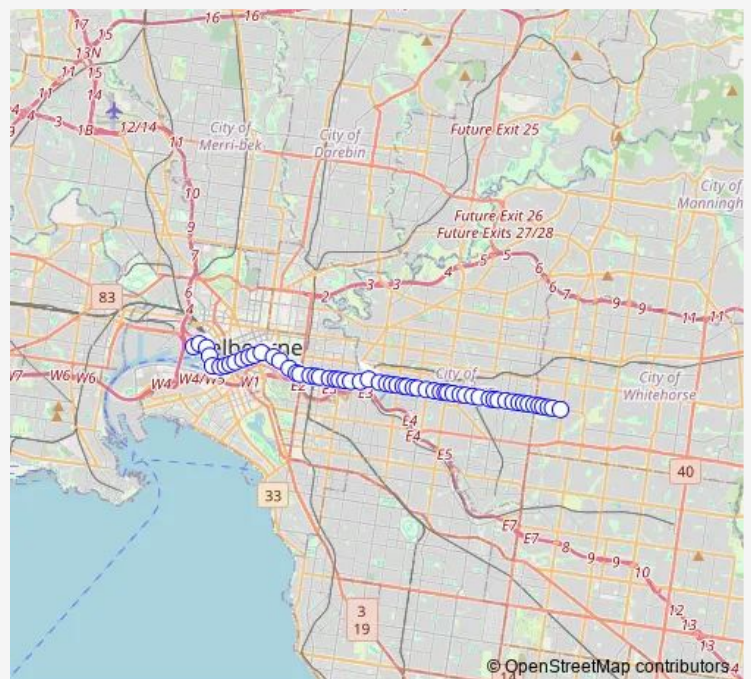

Tram 70 Waterfront City Docklands - Wattle Park

[Go to website](#)

**Direction**

61-Elgar Rd/Riversdale Rd (Surrey Hills) — D11-Waterfront City/Docklands Dr (Docklands)

59 stops

[Open route schedule](#)

- 61-Elgar Rd/Riversdale Rd (Surrey Hills)
- 60-Ferndale St/Riversdale Rd (Surrey Hills)
- 59-Alandale St/Riversdale Rd (Surrey Hills)
- 58-Wattle Park/1013 Riversdale Rd (Surrey Hills)
- 57-Glendale St/Riversdale Rd (Surrey Hills)
- 56-Warrigal Rd/Riversdale Rd (Surrey Hills)
- 55-Union Rd/Riversdale Rd (Canterbury)
- 54-Through Rd/Riversdale Rd (Camberwell)
- 53-Essex Rd/Riversdale Rd (Camberwell)
- 52-Lockhart St/Riversdale Rd (Camberwell)
- 51-Highfield Rd/Riversdale Rd (Camberwell)
- 50-Wattle Valley Rd/Riversdale Rd (Canterbury)
- 49-Glyndon Rd/Riversdale Rd (Camberwell)
- 48-Cooloongatta Rd/Riversdale Rd (Camberwell)
- 47-Willow Gr/Riversdale Rd (Camberwell)
- 46-Spencer Rd/Riversdale Rd (Camberwell)
- 44-Derby St/Riversdale Rd (Camberwell)
- 43-Trafalgar Rd/Riversdale Rd (Camberwell)
- 42-Fermanagh Rd/Riversdale Rd (Camberwell)
- 40-Camberwell Junction/Riversdale Rd (Camberwell)

Route schedule

61-Elgar Rd/Riversdale Rd (Surrey Hills) — D11-Waterfront City/Docklands Dr (Docklands)

Monday	05:00-00:48 <sup>+1</sup>
Tuesday	05:00-00:48 <sup>+1</sup>
Wednesday	05:00-00:48 <sup>+1</sup>
Thursday	05:00-00:48 <sup>+1</sup>
Friday	05:00-01:52 <sup>+1</sup>
Saturday	04:59-01:59 <sup>+1</sup>
Sunday	07:11-00:53 <sup>+1</sup>

Route info

Direction: 61-Elgar Rd/Riversdale Rd (Surrey Hills)

Stops: 59

Trip Duration: 1 hour 6 min

70 — Waterfront City Docklands - Wattle Park

39-Camberwell Tram Depot/Riversdale Rd (Hawthorn East)

38-Hastings Rd/Riversdale Rd (Hawthorn East)

## Route info

Direction: D11-Waterfront City/Docklands Dr (Docklands)

Stops: 60

Trip Duration: 0 hour 50 min

15-Stawell St/Swan St (Richmond)

16-Park Gr/Swan St (Burnley)

17-Madden Gr/Swan St (Burnley)

18-Yarra Bvd/Swan St (Burnley)