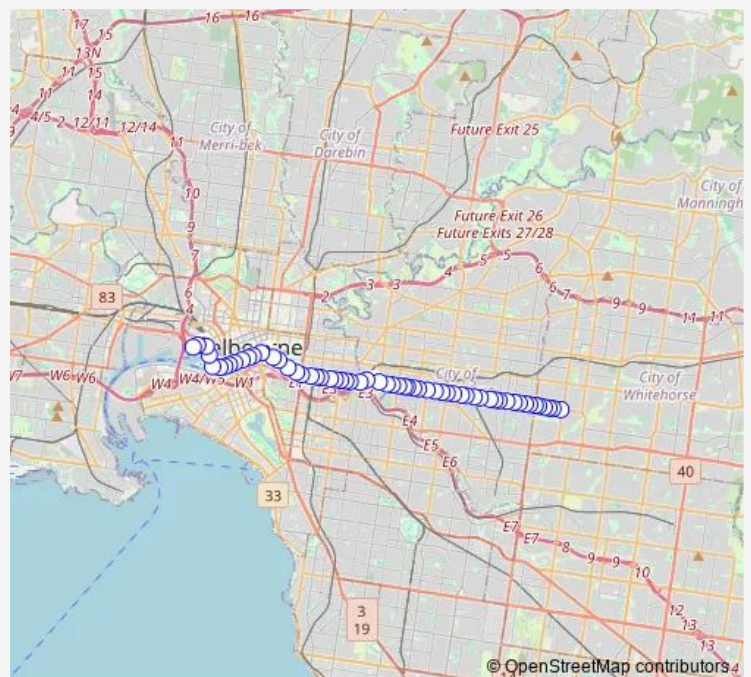

- 38-Hastings Rd/Riversdale Rd (Hawthorn East)
- 37-Tooronga Rd/Riversdale Rd (Hawthorn East)
- 36-Auburn Rd/Riversdale Rd (Hawthorn East)
- 35-Robinson Rd/Riversdale Rd (Hawthorn)
- 34-Kooyongkoot Rd/Riversdale Rd (Hawthorn)
- 33-Berkeley St/Riversdale Rd (Hawthorn)
- 32-Glenferrie Rd/Riversdale Rd (Hawthorn)
- 31-Fordholm Rd/Riversdale Rd (Hawthorn)
- 30-Through St/Riversdale Rd (Hawthorn)
- 29-Power St/Riversdale Rd (Hawthorn)
- 18-Yarra Bvd/Swan St (Burnley)
- 17-Madden Gr/Swan St (Burnley)
- 16-Park Gr/Swan St (Burnley)
- 15-Stawell St/Swan St (Burnley)
- 14-Burnley St/Swan St (Burnley)
- 13-Edinburgh St/Swan St (Burnley)
- 12-Coppin St/Swan St (Richmond)
- 11-Church St/Swan St (Richmond)
- 10-Swan Street Shopping Centre/Swan St (Richmond)
- 9-Lennox St/Swan St (Richmond)
- 8-Richmond Station/Swan St (Richmond)

Route schedule

38-Hastings Rd/Riversdale Rd (Hawthorn East) — D6-Victoria Police Centre/Flinders St (Southbank)

Monday	15:15
Tuesday	15:15
Wednesday	15:15
Thursday	15:15
Friday	—
Saturday	15:16
Sunday	—

Route info

Direction: 38-Hastings Rd/Riversdale Rd (Hawthorn East)

Stops: 32

Trip Duration: 0 hour 38 min

70 — Waterfront City Docklands - Wattle Park

7D-Olympic Boulevard (Melbourne City)

7C-MCG Gates 4-7/John Cain Arena (Melbourne City)

7B-Rod Laver Arena/MCG Gates 1-3 (Melbourne City)

7A-William Barak Bridge/Melbourne Park (Melbourne City)

6-Russell St/Flinders St (Melbourne City)

5-Swanston St/Flinders St (Melbourne City)

4-Elizabeth St/Flinders St (Melbourne City)