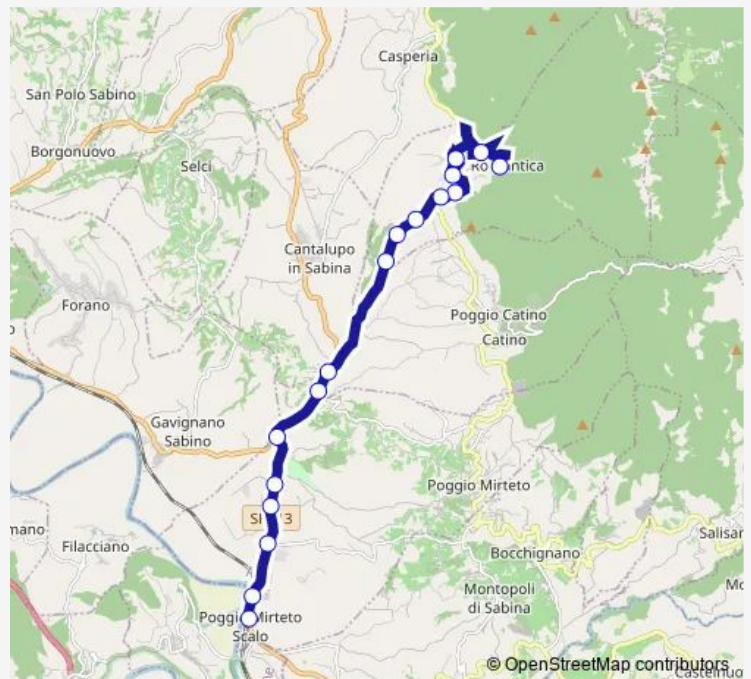

Bus Roccantica - Poggio Mirteto Scalo # Pm308a

[Go to website](#)

Direction

Roccantica | Piazza San Valentino # f10339 — Poggio Mirteto | Stazione FS # f10599

17 stops

[Open route schedule](#)

- Roccantica | Piazza San Valentino # f10339
- Roccantica | Cimitero # f10340
- Roccantica | Via Finocchieto Via Palombara # f10395
- Roccantica | Piano # f10335
- Roccantica | Selci # f10397
- Roccantica | Via Finocchieto Via San Lorenzo # f10398
- Roccantica | Via San Lorenzo Via Ciciliano # f10399
- Roccantica | San Lorenzo # f10400
- Roccantica | Via San Lorenzo, 1 # f10401
- Cantalupo | Via San Lorenzo Via Passo Corese # f10402
- Poggio Catino | Via Passo Corese Via Galantina # f10299
- Poggio Catino | Galantina # f10300
- Poggio Mirteto | Via Passo Corese Via Sant'Angelo # f2435
- Poggio Mirteto | Via Passo Corese Via Santa Lucia # f2436
- Poggio Mirteto | Via Passo Corese (Capacqua) # f10303
- Poggio Mirteto | Scalo # f10305
- Poggio Mirteto | Stazione FS # f10599

Route schedule

Roccantica | Piazza San Valentino # f10339 — Poggio Mirteto | Stazione FS # f10599

Monday	19:10-21:05
Tuesday	19:10-21:05
Wednesday	19:10-21:05
Thursday	19:10-21:05
Friday	19:10-21:05
Saturday	19:15-21:10
Sunday	—

Route info

Direction: Roccantica | Piazza San Valentino # f10339

Stops: 17

Trip Duration: 0 hour 21 min

Roccantica - Poggio Mirteto Scalo # Pm308a

Bus time schedules and route maps are available in an offline PDF at busmaps.com. Use the busmaps.com website to see live bus times, train schedule or subway schedule, and step-by-step directions for all public transit in Roccantica

The schedule is provided in the local timezone. Times with "(+1)" indicate departures on the next day.

PDF file created on 2025-02-26

2024 BusMaps.com - All Rights Reserved