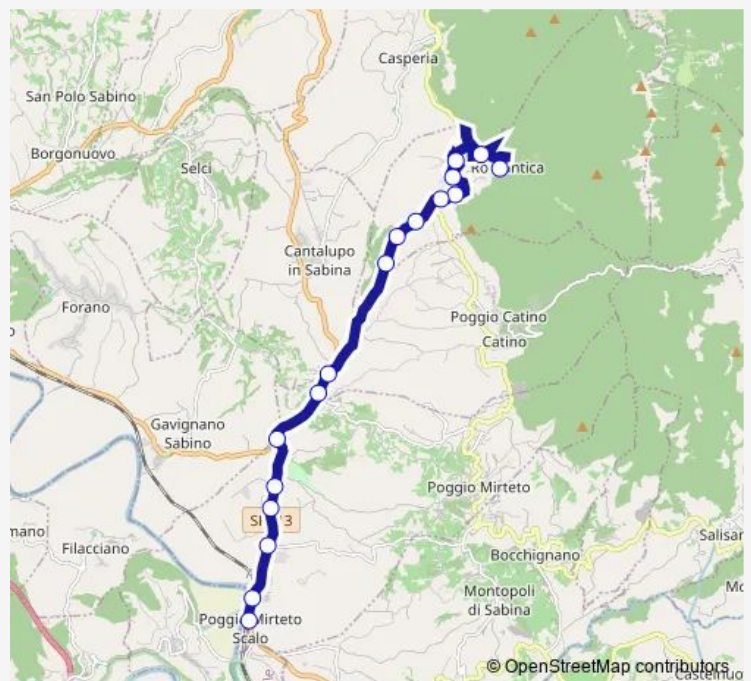

Bus Roccantica - Poggio Mirteto Scalo # Pm308a

[Go to website](#)

Direction

Roccantica | Piazza San Valentino # f10339 — Poggio Mirteto | Stazione FS # f10599

17 stops

[Open route schedule](#)

- Roccantica | Piazza San Valentino # f10339
- Roccantica | Cimitero # f10340
- Roccantica | Via Finocchieto Via Palombara # f10395
- Roccantica | Piano # f10335
- Roccantica | Selci # f10397
- Roccantica | Via Finocchieto Via San Lorenzo # f10398
- Roccantica | Via San Lorenzo Via Ciciliano # f10399
- Roccantica | San Lorenzo # f10400
- Roccantica | Via San Lorenzo, 1 # f10401
- Cantalupo | Via San Lorenzo Via Passo Corese # f10402
- Poggio Catino | Via Passo Corese Via Galantina # f10299
- Poggio Catino | Galantina # f10300
- Poggio Mirteto | Via Passo Corese Via Sant'Angelo # f2435
- Poggio Mirteto | Via Passo Corese Via Santa Lucia # f2436
- Poggio Mirteto | Via Passo Corese (Capacqua) # f10303
- Poggio Mirteto | Scalo # f10305
- Poggio Mirteto | Stazione FS # f10599

Route schedule

Roccantica | Piazza San Valentino # f10339 — Poggio Mirteto | Stazione FS # f10599

Monday	19:10-21:05
Tuesday	19:10-21:05
Wednesday	19:10-21:05
Thursday	19:10-21:05
Friday	19:10-21:05
Saturday	19:15-21:10
Sunday	—

Route info

Direction: Roccantica | Piazza San Valentino # f10339

Stops: 17

Trip Duration: 0 hour 20 min

Roccantica - Poggio Mirteto Scalo # Pm308a

Bus time schedules and route maps are available in an offline PDF at busmaps.com. Use the busmaps.com website to see live bus times, train schedule or subway schedule, and step-by-step directions for all public transit in Roccantica

The schedule is provided in the local timezone. Times with "(+1)" indicate departures on the next day.

PDF file created on 2025-01-16

2024 BusMaps.com - All Rights Reserved