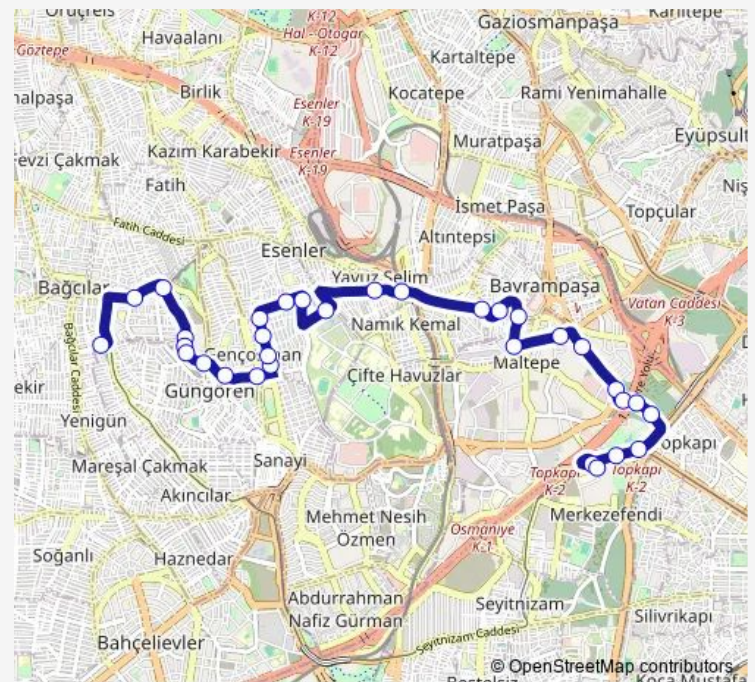

Thursday 06:20

Friday 06:20

Saturday 06:20

Sunday 06:20

Route info

Direction: Güneştepe Mahallesi

Stops: 32

Trip Duration: 0 hour 28 min

Sunday 06:20

Route info

Direction: Panorama 1453

Stops: 35

Trip Duration: 0 hour 29 min

Minibüs Durađı

Cevizlik Parkı

Genç Osman Cami