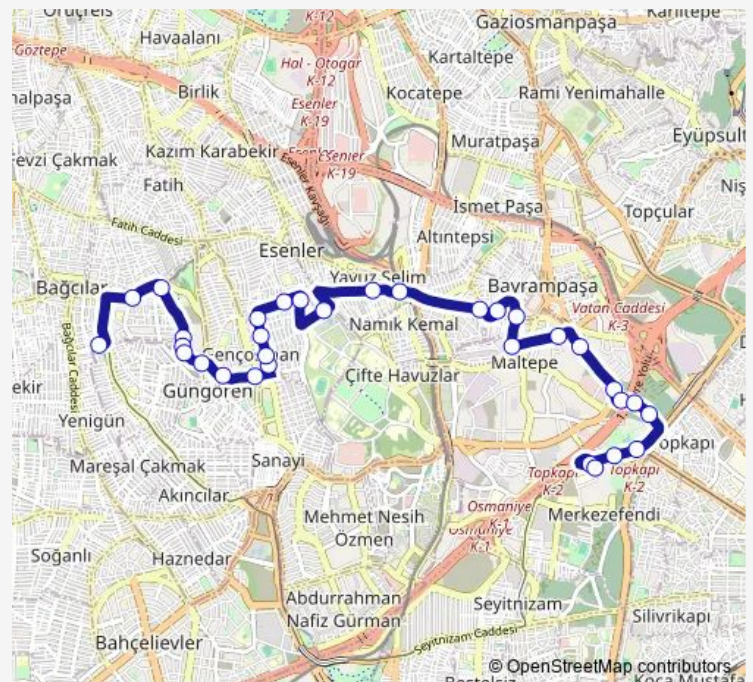

Thursday 06:20

Friday 06:20

Saturday 06:20

Sunday 06:20

Route info

Direction: Güneştepe Mahallesi

Stops: 32

Trip Duration: 0 hour 28 min

■ Topkapi-Ayazma-Bağcılar 1 — 100.Yil - Atışalani - Esenler - Topkapi

BusMaps

Hastane Yolu Cad.

Maltepe Hastanesi

Maltepe

Matbaacilar Sitesi

Minibüs Durađı

Topkapi Metrobus

Friday 06:20

Saturday 06:20

Sunday 06:20

Route info

Direction: Panorama 1453

Stops: 35

Trip Duration: 0 hour 29 min

Minibüs Durađı