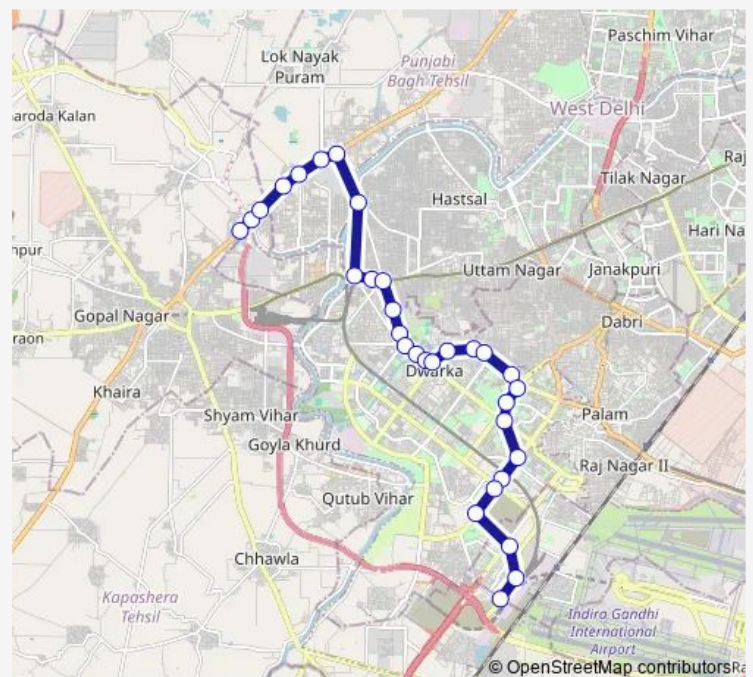

Thursday 04:17-06:53

Friday 04:17-06:53

Saturday 04:17-06:53

Sunday 04:17-06:53

Route info

Direction: Dichau Kalan Depot

Stops: 31

Trip Duration: 1 hour 7 min