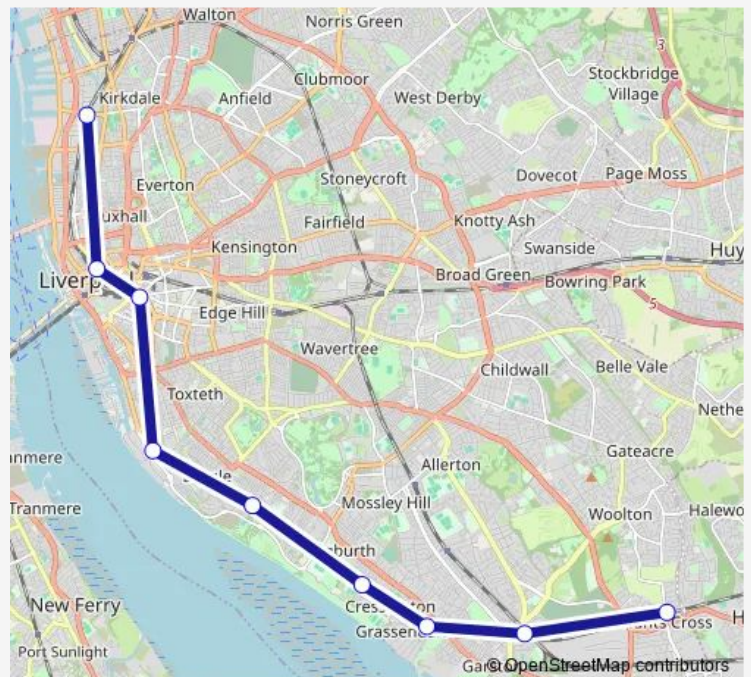

Rail Me:Sdl->Hnx ME train service from SDL to Hnx

[Go to website](#)

Direction

Sandhills — Hunts Cross

9 stops

[Open route schedule](#)

Sandhills

Moorfields

Liverpool Central

Brunswick

St Michaels

Aigburth

Cressington

Liverpool South Parkway

Hunts Cross

Route schedule

Sandhills — Hunts Cross

Monday 06:06

Tuesday 06:06

Wednesday 06:06

Thursday 06:06

Friday 06:06

Saturday 06:06

Sunday —

Route info

Direction: Sandhills

Stops: 9

Trip Duration: 0 hour 26 min

■ Me:Sdl->Hnx — ME train service from SDL to Hnx

Me:Sdl->Hnx Rail time schedules and route maps are available in an offline PDF at busmaps.com. Use the busmaps.com website to see live bus times, train schedule or subway schedule, and step-by-step directions for all public transit in Liverpool