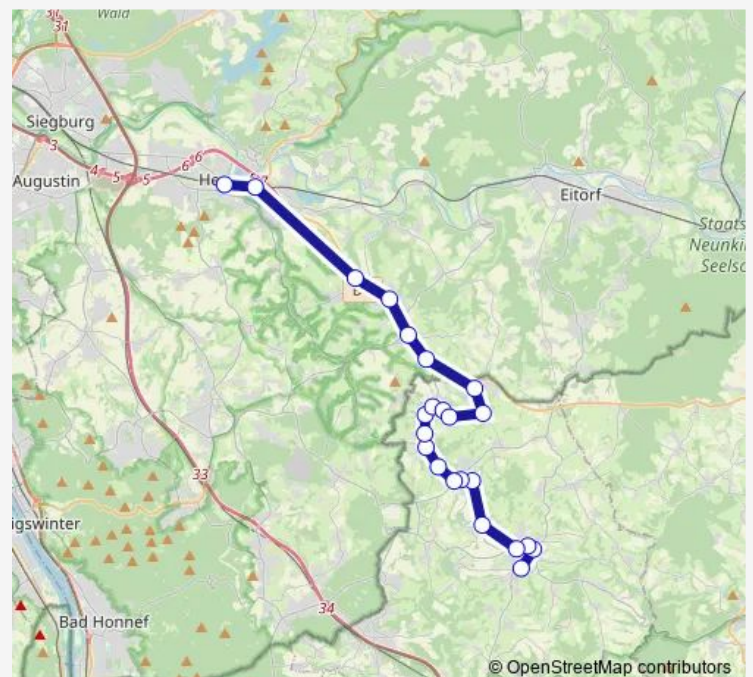

Wednesday 05:25-02:25⁺¹

Thursday 05:25-02:25⁺¹

Friday 05:25-02:25⁺¹

Saturday 05:33-02:25⁺¹

Sunday —

Route info

Direction: Hennef Bf

Stops: 23

Trip Duration: 0 hour 46 min

Sb52

BusMaps

Asbach (Westerw) Realschule Plus

Asbach (Westerw) Vorteil Center Tankstelle

Direction

Asbach (Westerw) Vorteil Center Tankstelle — Hennef Bf

23 stops

[Open route schedule](#)

Asbach (Westerw) Vorteil Center Tankstelle

Asbach (Westerw) Realschule Plus

Asbach (Westerw) Markt

Asbach (Westerw) Honnefer Straße

Asbach (Westerw) Rindhausen Rindhausener Straße

Buchholz (Westerw) Wahl

Sunday —

Route info

Direction: Hennef Bf

Stops: 24

Trip Duration: 0 hour 50 min

Direction

Hennef Bf — Hennef Uckerath Alter Zoll

5 stops