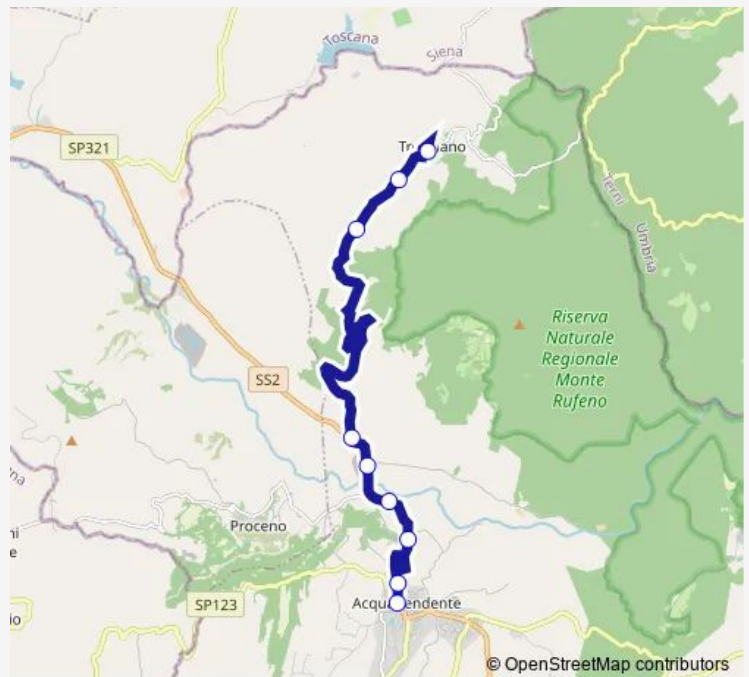

### Direction

Acquapendente | Ist. Omnicomprensivo Leonardo DA Vinci # f847 — Acquapendente | Trevinano # f982

9 stops

[Open route schedule](#)

Acquapendente | Ist. Omnicomprensivo Leonardo DA Vinci # f847

### Route schedule

Acquapendente | Ist. Omnicomprensivo Leonardo DA Vinci # f847 — Acquapendente | Trevinano # f982

Monday	06:55
Tuesday	06:55
Wednesday	06:55
Thursday	06:55
Friday	06:55
Saturday	06:55
Sunday	—

### Route info

Direction: Acquapendente | Ist. Omnicomprensivo Leonardo DA Vinci # f847

Stops: 9

Trip Duration: 0 hour 20 min

Bus time schedules and route maps are available in an offline PDF at [busmaps.com](https://busmaps.com). Use the [busmaps.com](https://busmaps.com) website to see live bus times, train schedule or subway schedule, and step-by-step directions for all public transit in Acquapendente