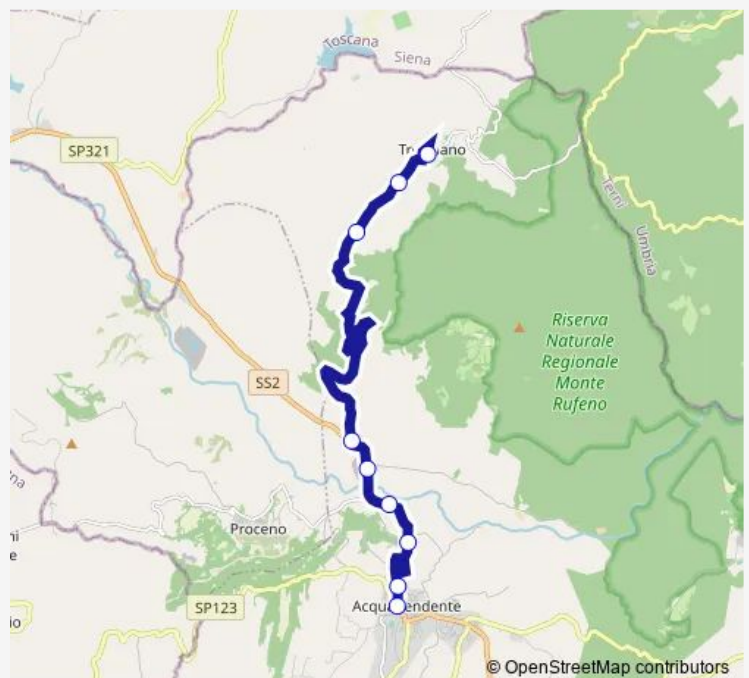

Direction

ACQUAPENDENTE | Ist. OMNICOMPRESIVO LEONARDO DA VINCI # f847 — ACQUAPENDENTE | Trevinano # f982

9 stops

[Open route schedule](#)

ACQUAPENDENTE | Ist. OMNICOMPRESIVO LEONARDO DA VINCI # f847

ACQUAPENDENTE | Via Cassia Via Marconi # f948

ACQUAPENDENTE | Madonna della Quercia # f984

ACQUAPENDENTE | Trevinano # f982

Route schedule

ACQUAPENDENTE | Ist. OMNICOMPRESIVO LEONARDO DA VINCI # f847 — ACQUAPENDENTE | Trevinano # f982

Monday	06:55-08:05
Tuesday	06:55-08:05
Wednesday	06:55
Thursday	06:55-08:05
Friday	06:55-08:05
Saturday	06:55-08:05
Sunday	—

Route info

Direction: ACQUAPENDENTE | Ist. OMNICOMPRESIVO LEONARDO DA VINCI # f847

Stops: 9

Trip Duration: 0 hour 20 min

Bus time schedules and route maps are available in an offline PDF at busmaps.com. Use the busmaps.com website to see live bus times, train schedule or subway schedule, and step-by-step directions for all public transit in Acquapendente