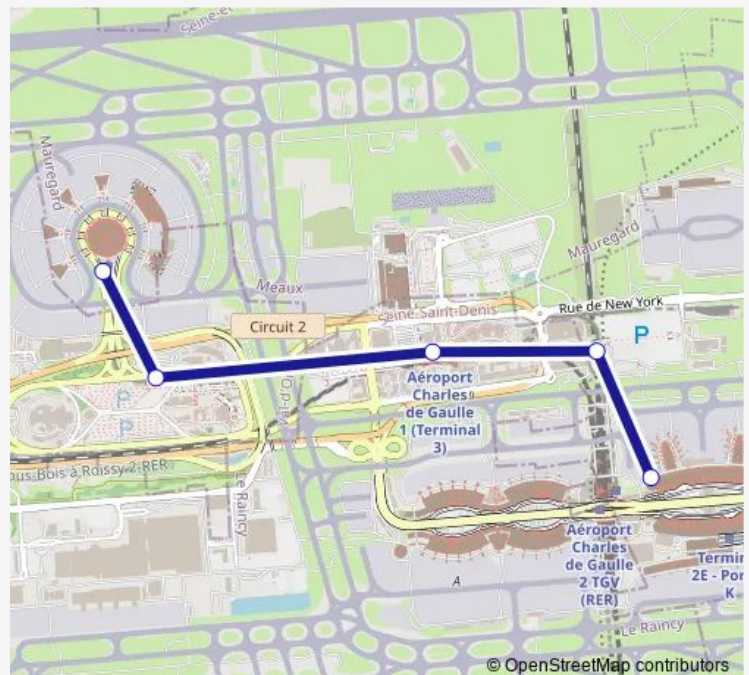

Funicular CDG Val

[Go to website](#)

Direction

Terminal 2 Gare — Terminal 1

5 stops

[Open route schedule](#)

Terminal 2 Gare

Parc Px

Terminal 3

Parc Pr

Terminal 1

Route schedule

Terminal 2 Gare — Terminal 1

Monday	00:00-23:55
Tuesday	00:00-23:55
Wednesday	00:00-23:55
Thursday	00:00-23:55
Friday	00:00-23:55
Saturday	00:00-23:55
Sunday	00:00-23:55

Route info

Direction: Terminal 2 Gare

Stops: 5

Trip Duration: 0 hour 9 min

Direction

Terminal 1 — Terminal 2 Gare

5 stops

[Open route schedule](#)

Route info

Direction: Terminal 1

Stops: 5

Trip Duration: 0 hour 9 min

CDG Val Funicular time schedules and route maps are available in an offline PDF at busmaps.com. Use the busmaps.com website to see live bus times, train schedule or subway schedule, and step-by-step directions for all public transit in Paris