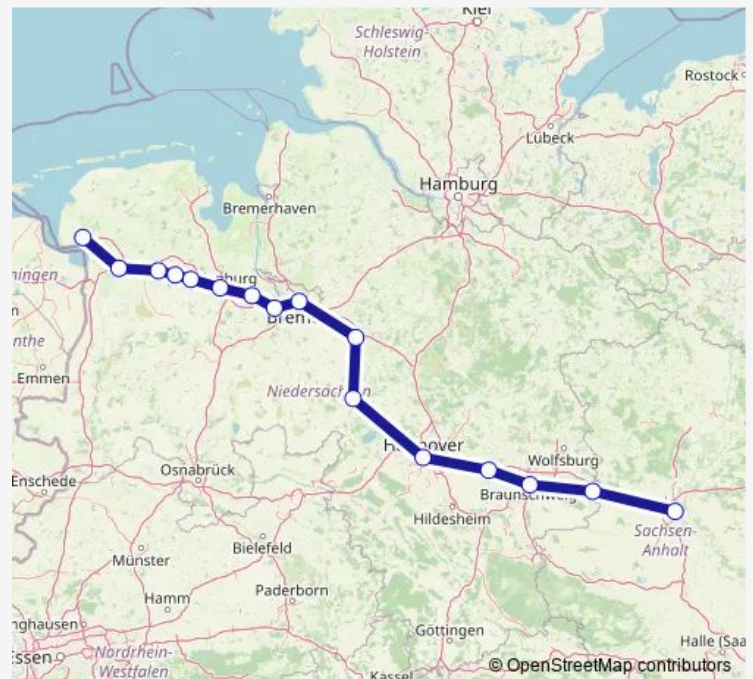

Hannover Hbf

Peine

Braunschweig Hbf

Helmstedt

Magdeburg Hbf

Route schedule

Emden Hbf — Magdeburg Hbf

Monday —

Tuesday —

Wednesday 18:16

Thursday 18:16

Friday 18:16

Saturday —

Sunday —

Route info

Direction: Emden Hbf

Stops: 15

Trip Duration: 4 hour 46 min

■ IC 2437

Direction

Emden Hbf — Magdeburg Hbf

16 stops

[Open route schedule](#)

Emden Hbf

Leer(Ostfriesl)

Augustfehn

Westerstede-Ocholt

Bad Zwischenahn

Oldenburg(Oldb)

Hude

Delmenhorst

Bremen Hbf