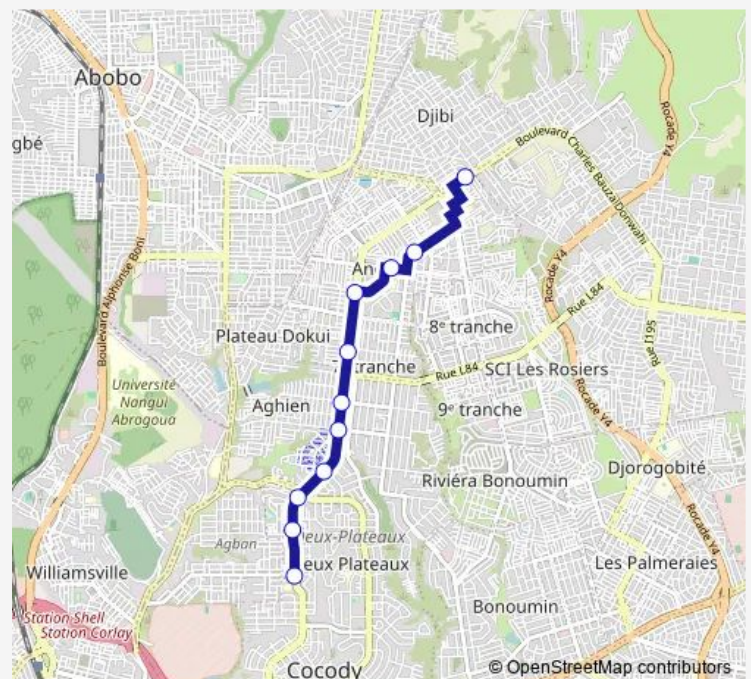

Bus woro woro : 2 Plateaux Mobile ↔ Angré Château

[Go to website](#)

Direction

2 Plateaux Mobile — Angré Château Fin Goudron

7 stops

[Open route schedule](#)

2 Plateaux Mobile

Station Star Oil

Boulangerie le Jour du Pain

Eva Mama

Fin goudron-Angré Château

Sococé

Angré Château Fin Goudron

Route schedule

2 Plateaux Mobile — Angré Château Fin Goudron

Monday	06:00
Tuesday	06:00
Wednesday	06:00
Thursday	06:00
Friday	06:00
Saturday	06:00
Sunday	06:00

Route info

Direction: 2 Plateaux Mobile

Stops: 7

Trip Duration: 0 hour 24 min

woro woro : 2 Plateaux Mobile ↔ Angré Château

Direction

Angré Château — 2 Plateaux Mobile

11 stops

Wednesday 06:00

Thursday 06:00

Friday 06:00

Saturday 06:00

Sunday 06:00

Route info

Direction: Angré Château

Stops: 11