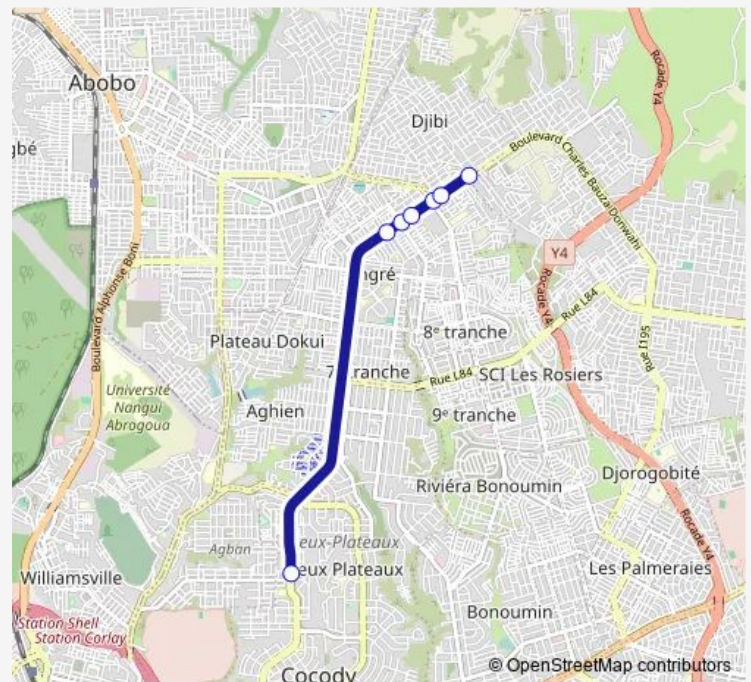

Bus woro woro : 2 Plateaux Mobile ↔ Angré Château

[Go to website](#)

Direction

2 Plateaux Mobil — Angré Château Fin Goudron

7 stops

[Open route schedule](#)

2 Plateaux Mobil

Pharmacie des Allées

Tuesday 06:00

Wednesday 06:00

Thursday 06:00

Friday 06:00

Saturday 06:00

Sunday 06:00

Route info

Direction: 2 Plateaux Mobil

Stops: 7

Trip Duration: 0 hour 24 min

woro woro : 2 Plateaux Mobile ↔ Angré Château

Direction

Angré Château Fin Goudron — 2 Plateaux Mobil

15 stops

[Open route schedule](#)

Angré Château Fin Goudron

Monday 06:00

Tuesday 06:00

Wednesday 06:00

Thursday 06:00

Friday 06:00

Saturday 06:00

Sunday 06:00

Route info