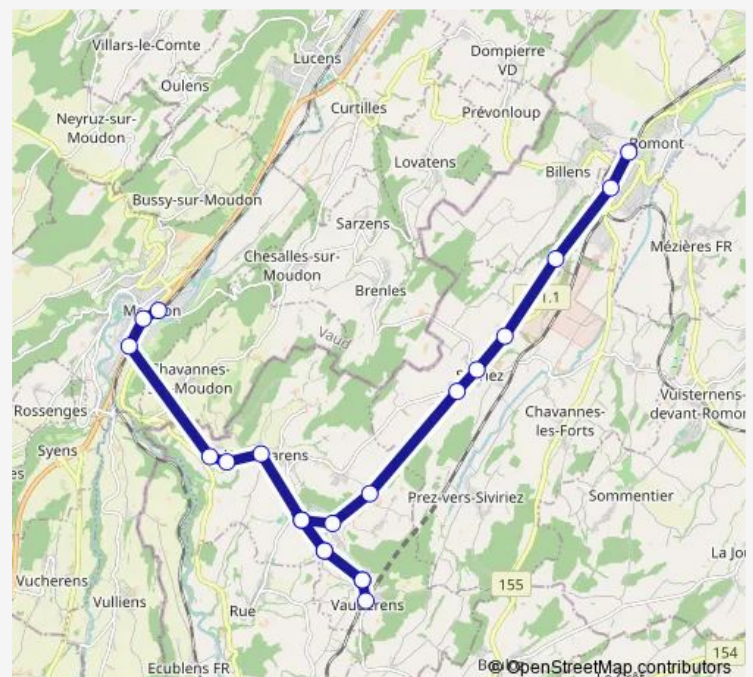

Bus 474

[Go to website](#)

Direction

Mossel, village — Romont FR, gare

14 stops

[Open route schedule](#)

Mossel, village

Mossel, bif.

Vauderens, gare

Vauderens, Route d'Ursy

Ursy, La Scie

Ursy, village

Ursy, Derrière la Grange

Esmonts, bif.

Siviriez, En Jogne

Siviriez, village

Siviriez, Les Genièvres

Drognens, caserne

Romont FR, Bicubic

Romont FR, gare

Route schedule

Mossel, village — Romont FR, gare

Monday 07:35

Tuesday 07:35

Wednesday 07:35

Thursday 07:35

Friday —

Saturday —

Sunday —

Route info

Direction: Mossel, village

Stops: 14

Trip Duration: 0 hour 27 min

474