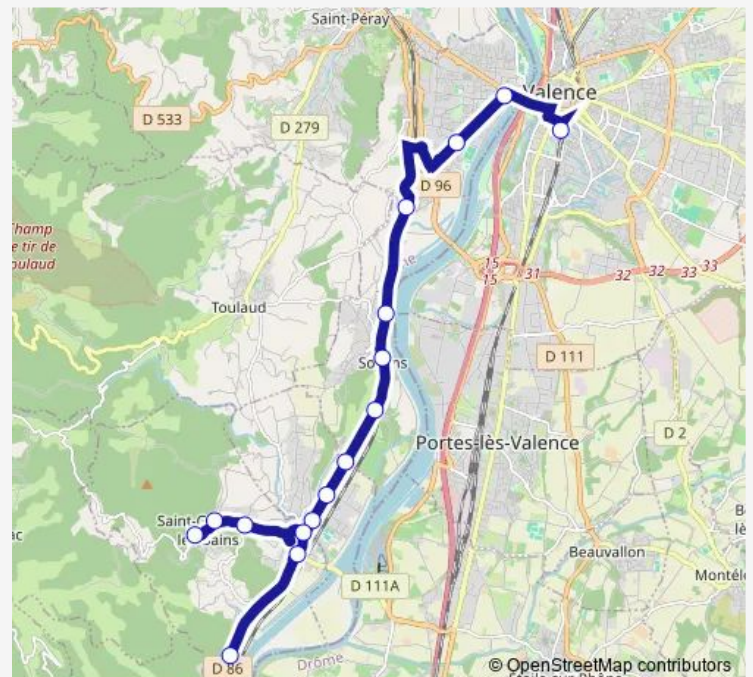

Bus 474 Ligne 470

[Go to website](#)

Direction

Valence Gare Routiere — Chateaurouge

16 stops

[Open route schedule](#)

Valence Gare Routiere

Sadi Carnot

LES Etains

Bourgea

LES Chalens

ST Georges Village

LES Cholets

Chateaurouge

Route schedule

Valence Gare Routiere — Chateaurouge

Monday 16:08-17:25

Tuesday 16:08-17:25

Wednesday 12:35

Thursday 16:08-17:25

Friday 16:08-17:25

Saturday —

Sunday —

Route info

Direction: Valence Gare Routiere

Stops: 16

Trip Duration: 0 hour 41 min

474 — Ligne 470

474 Bus time schedules and route maps are available in an offline PDF at busmaps.com. Use the busmaps.com website to see live bus times, train schedule or subway schedule, and step-by-step directions for all public transit in Valence