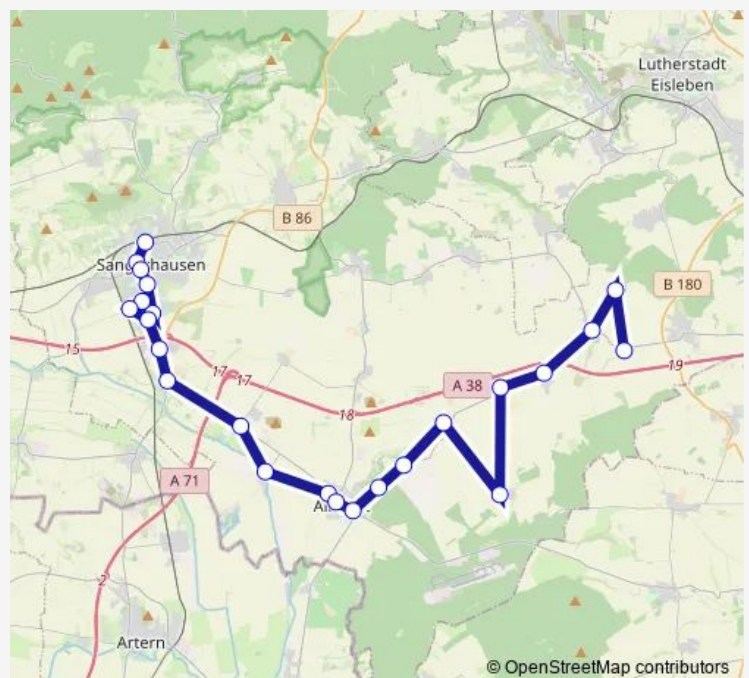

Sangerhausen, Riestedter Str.

Sangerhausen, Bonifatiusplatz

Sangerhausen, Busbahnhof

### Route schedule

Osterhausen (b. Lu. Eisleben), Sittichenbacher Chaussee  
— Sangerhausen, Busbahnhof

Monday 05:21-17:00

Tuesday 05:21-17:00

Wednesday 05:21-17:00

Thursday 05:21-17:00

Friday 05:21-17:00

Saturday —

### Route info

Direction: Osterhausen (b. Lu. Eisleben), Sittichenbacher Chaussee

Stops: 21

Trip Duration: 0 hour 55 min

474

## Direction

Sangerhausen, Busbahnhof — Allstedt, Markt

14 stops

[Open route schedule](#)

Sangerhausen, Busbahnhof

Sangerhausen, Polizeirevier

Sangerhausen, Schützenplatz

Sangerhausen, Erfurter Str.