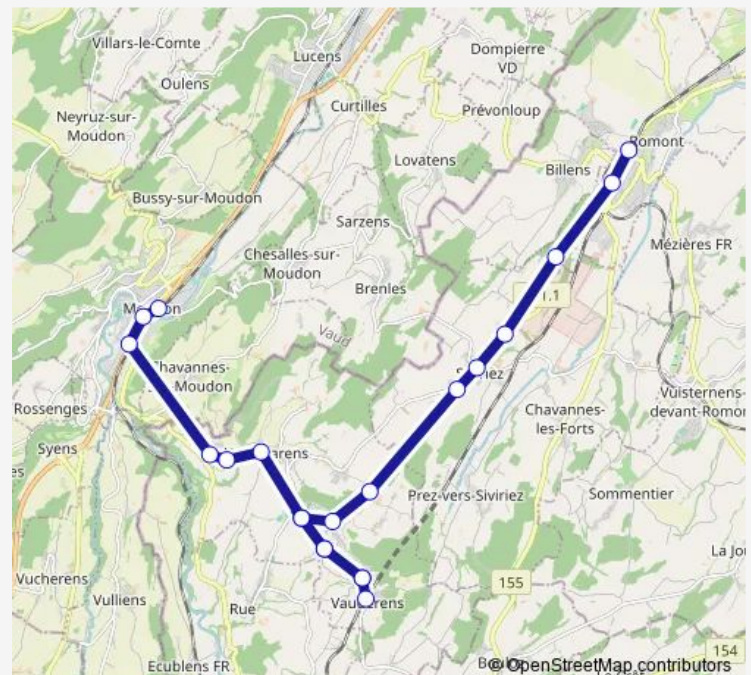

Vauderens, Route d'Ursy

Ursy, La Scie

Ursy, village

Ursy, Derrière la Grange

Esmonts, bif.

Siviriez, En Jogne

Siviriez, village

Siviriez, Les Genièvres

Thursday 05:46-19:16

Friday 05:46-19:16

Saturday —

Sunday —

Route info

Direction: Moudon, gare

Stops: 21

Trip Duration: 0 hour 33 min

Drognens, caserne

Siviriez, Les Genièvres

Siviriez, village

Siviriez, En Jogne

Esmonts, bif.

Ursy, Derrière la Grange

Ursy, village

Ursy, La Scie

Thursday 05:10

Friday 05:10

Saturday —

Sunday —

Route info

Direction: Romont FR, gare

Stops: 21

Trip Duration: 0 hour 33 min