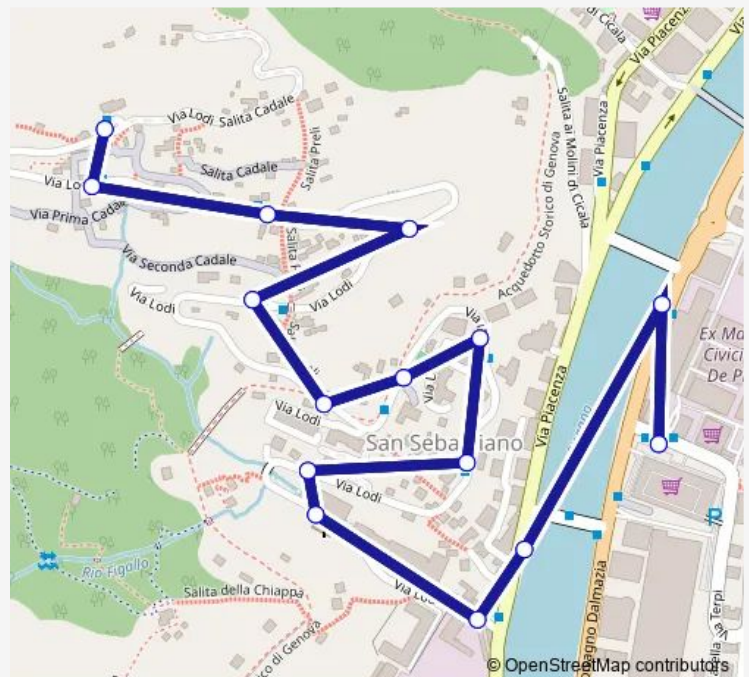

Piacenza 6/SAN Sebastiano

Lodi 2/Chiesa

Lodi 3/

Lodi 4/

Lodi 5/

Lodi 6/Asilo

Lodi 7/

Lodi 8/

### Route schedule

Bligny/Centro Commerciale — Preli/Capolinea

Monday 05:43-20:25

Tuesday 05:43-20:25

Wednesday 05:43-20:25

Thursday 05:43-20:25

Friday 05:43-20:25

Saturday 06:02-20:40

### Route info

Direction: Bligny/Centro Commerciale

Stops: 24

Trip Duration: 0 hour 16 min

■ 474 — P.le Bligny - Via Terpi - Preli

Lodi 10/Prima Cadale

Lodi 11/Seconda Cadale

Preli/Capolinea

## Route info

Direction: Piacenza 6/Ponte Carrega

Stops: 12

Trip Duration: 0 hour 5 min

474 Bus time schedules and route maps are available in an offline PDF at [busmaps.com](https://busmaps.com). Use the [busmaps.com](https://busmaps.com) website to see live bus times, train schedule or subway schedule, and step-by-step directions for all public transit in Genoa