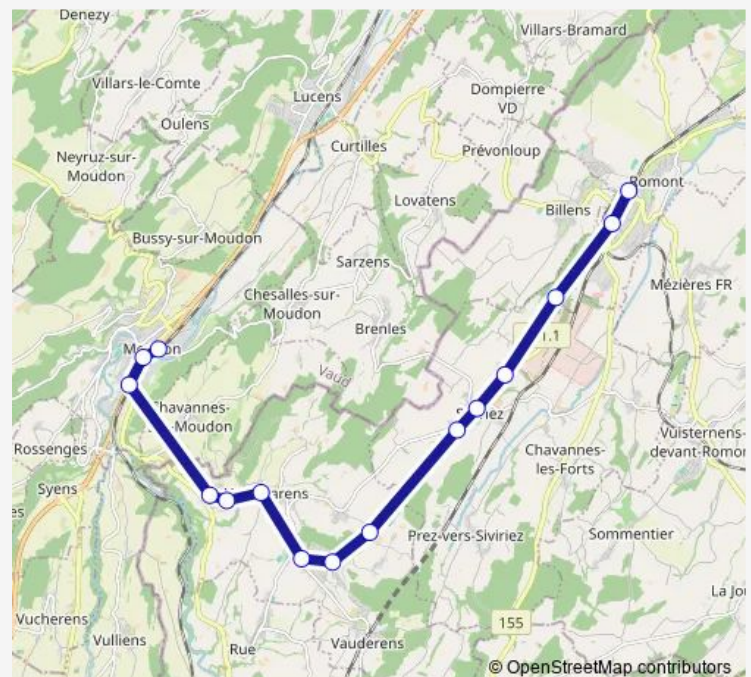

Bus 474 B 474

[Go to website](#)

Direction

Romont FR, gare — Moudon, gare

15 stops

[Open route schedule](#)

Romont FR, gare

Romont FR, Les Echervettes

Drognens, caserne

Siviriez, Les Genièvres

Siviriez, village

Siviriez, En Jogne

Esmonts, bif.

Ursy, Derrière la Grange

Ursy, village

Vuarmarens, village

Montet (Glâne), Les Jordils

Montet (Glâne), village

Moudon, Sorbiers

Moudon, Verger

Moudon, gare

Route schedule

Romont FR, gare — Moudon, gare

Monday 07:49-19:49

Tuesday 08:14-19:49

Wednesday 08:14-19:49

Thursday 07:49-19:49

Friday 07:49-19:49

Saturday 07:49-19:49

Sunday 07:49-19:49

Route info

Direction: Romont FR, gare

Stops: 15

Trip Duration: 0 hour 26 min

■ 474 — B 474