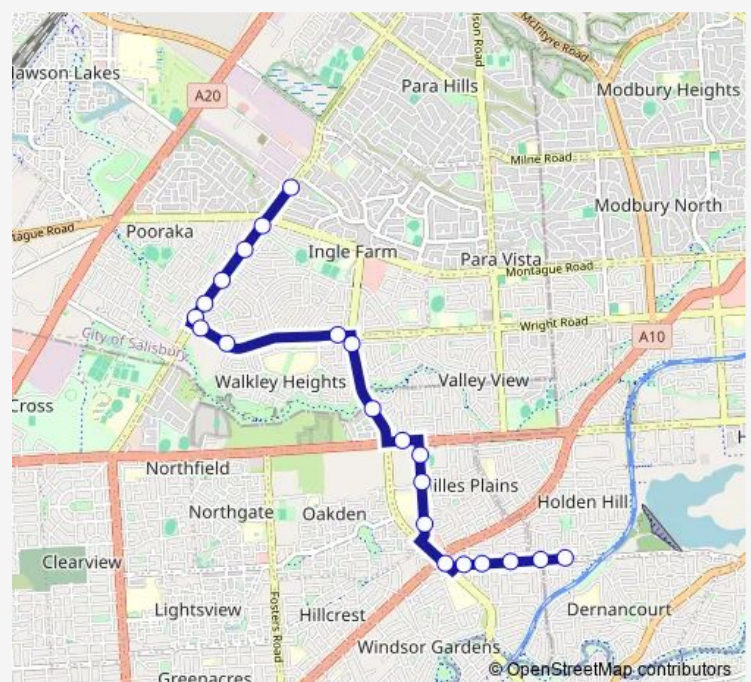

Stop 37 Bridge Rd - East side

Stop 36 Bridge Rd - East side

Stop 35 Bridge Rd - East side

Stop 34 Bridge Rd - East side

Stop 34 Wright Rd - North side

Stop 34A Wright Rd - North West side

Stop 35 Wright Rd - North side

Stop 29C Sudholz Rd - North East side

Stop 33A Lyons Rd - North side

Stop 33B Lyons Rd - North side

Stop 33C Lyons Rd - North side

Stop 34 Lyons Rd - North side

Stop 34A Lyons Rd - North side

Route schedule

Stop 38A Bridge Rd - East side — Stop 34A Lyons Rd - North side

Monday 08:15

Tuesday 08:15

Wednesday 08:15

Thursday 08:15

Friday 08:15

Saturday —

Sunday —

Route info

Direction: Stop 38A Bridge Rd - East side

Stops: 21

Trip Duration: 0 hour 18 min

474 — Pooraka to Kildare College

474 Bus time schedules and route maps are available in an offline PDF at busmaps.com. Use the busmaps.com website to see live bus times, train schedule or subway schedule, and step-by-step directions for all public transit in Adelaide