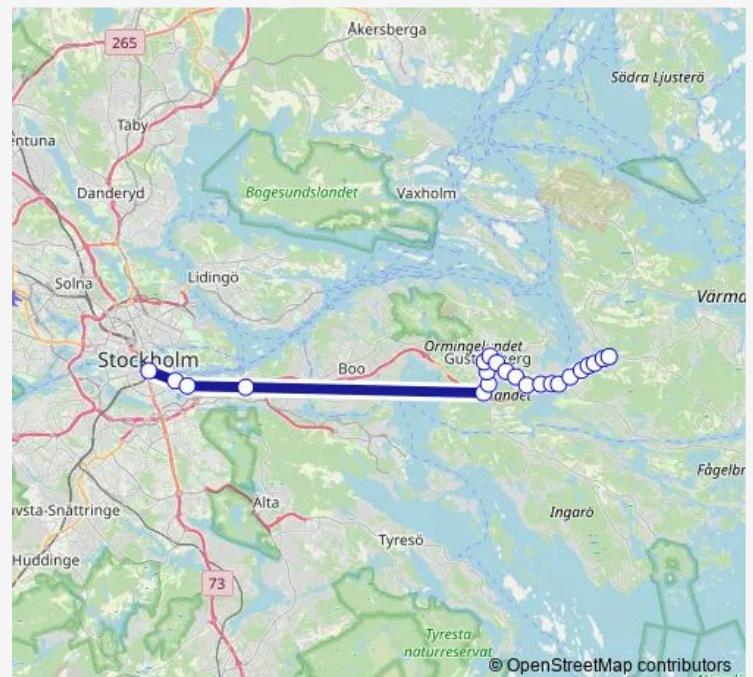

Thursday 00:16-23:45

Friday 00:16-23:45

Saturday 00:16-23:45

Sunday 00:16-23:54

Route info

Direction: Hemmesta vägskäl

Stops: 23

Trip Duration: 0 hour 43 min

474

BusMaps

Londonviadukten

Slussen T-bana

Direction

Slussen T-bana — Hemmesta vägskäl

22 stops

[Open route schedule](#)