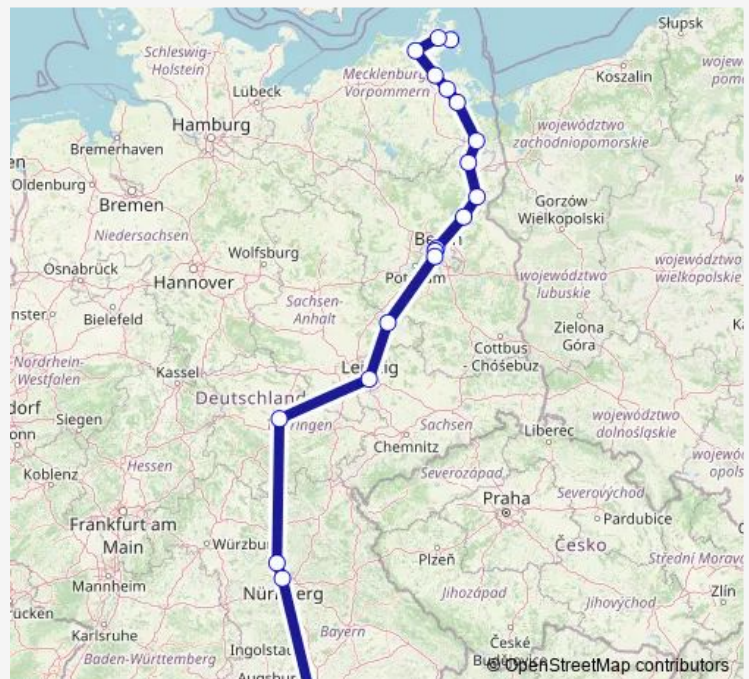

Rail ICE 1711

[Go to website](#)

Direction

Ostseebad Binz — München Hbf

19 stops

[Open route schedule](#)

Ostseebad Binz

Bergen auf Rügen

Stralsund Hbf

Greifswald

Züssow

Anklam

Pasewalk

Prenzlau

Angermünde

Eberswalde Hbf

Berlin Gesundbrunnen

Berlin Hbf (tief)

Berlin Südkreuz

Lutherstadt Wittenberg Hbf

Leipzig Hbf

Erfurt Hbf

Erlangen

Nürnberg Hbf

Saturday 10:21

Sunday 10:21

Route info

Direction: Ostseebad Binz

Stops: 19

Trip Duration: 8 hour 45 min

ICE 1711

ICE 1711 Rail time schedules and route maps are available in an offline PDF at busmaps.com. Use the busmaps.com website to see live bus times, train schedule or subway schedule, and step-by-step directions for all public transit in Berlin