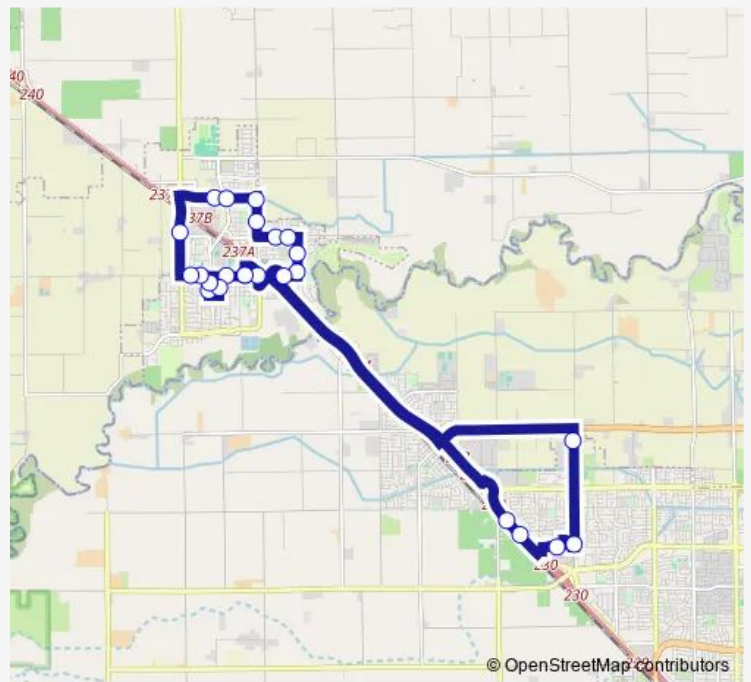

[Go to website](#)

Direction
 Ripon Library — Ripon Library
 24 stops
[Open route schedule](#)

- Ripon Library
- Stockton/Main
- Main/Palm
- Wilma/4th (Senior Center)
- Vera (2nd/3rd)
- Wilma/2nd (Bethany Home)
- W. Main/Post Office
- Main/Nikkel
- Jack Tone/Canal
- W. Colony/Goodwin (Savemart)
- W. Colony/Fulton
- N. Ripon/Colony
- N. Ripon/Boesch
- E. Milgeo/John Roos
- E. Milgeo/Azalea
- N. Manley/Nevada
- N. Manley/Stouffer Park
- E. Main/Oak
- Dale (Kaiser Hospital)
- Dale/Veneman
- Vintage Faire Mall Food Court

Route schedule
 Ripon Library — Ripon Library

Monday	—
Tuesday	09:25-13:15
Wednesday	—
Thursday	09:25-13:15
Friday	—
Saturday	—
Sunday	—

Route info
 Direction: Ripon Library
 Stops: 24
 Trip Duration: 1 hour 0 min

■ Blossom Express

Sisk (Applebees) Target Shopping Ctr

Sisk (Best Buy) Target Shopping Ctr

Ripon Library

Bus time schedules and route maps are available in an offline PDF at busmaps.com. Use the busmaps.com website to see live bus times, train schedule or subway schedule, and step-by-step directions for all public transit in Ripon

The schedule is provided in the local timezone. Times with "(+1)" indicate departures on the next day.

PDF file created on 2025-02-26

2024 BusMaps.com - All Rights Reserved