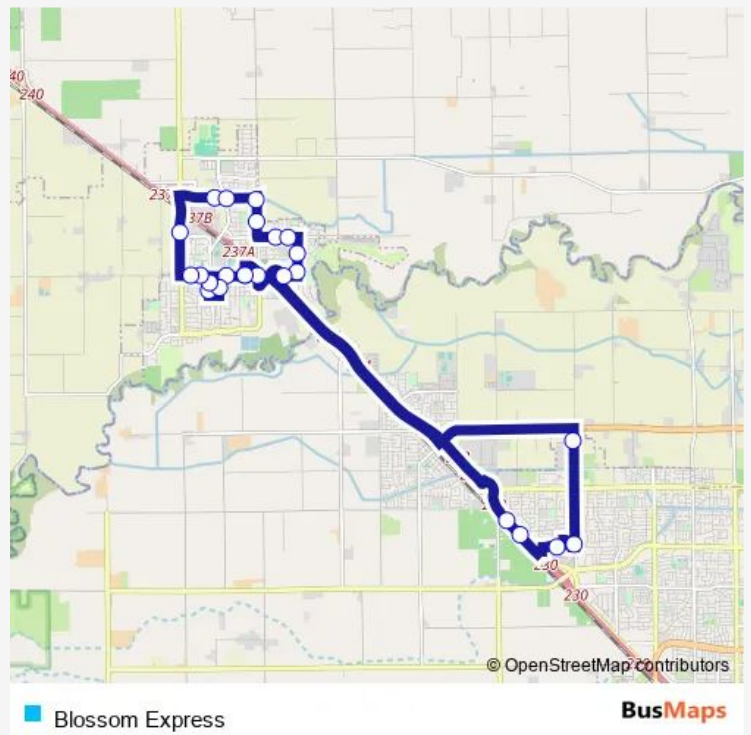

[Go to website](#)

Direction
 Ripon Library — Ripon Library
 24 stops
[Open route schedule](#)

- Ripon Library
- Stockton/Main
- Main/Palm
- Wilma/4th (Senior Center)
- Vera (2nd/3rd)
- Wilma/2nd (Bethany Home)
- W. Main/Post Office
- Main/Nikkel
- Jack Tone/Canal
- W. Colony/Goodwin (Savemart)
- W. Colony/Fulton
- N. Ripon/Colony
- N. Ripon/Boesch
- E. Milgeo/John Roos
- E. Milgeo/Azalea
- N. Manley/Nevada
- N. Manley/Stouffer Park
- E. Main/Oak
- Dale (Kaiser Hospital)
- Dale/Veneman
- Vintage Faire Mall Food Court

Route schedule
 Ripon Library — Ripon Library

Monday	—
Tuesday	09:25-13:15
Wednesday	—
Thursday	09:25-13:15
Friday	—
Saturday	—
Sunday	—

Route info
 Direction: Ripon Library
 Stops: 24
 Trip Duration: 1 hour 0 min

Sisk (Applebees) Target Shopping Ctr

Sisk (Best Buy) Target Shopping Ctr

Ripon Library

Bus time schedules and route maps are available in an offline PDF at busmaps.com. Use the busmaps.com website to see live bus times, train schedule or subway schedule, and step-by-step directions for all public transit in Ripon

The schedule is provided in the local timezone. Times with "(+1)" indicate departures on the next day.

PDF file created on 2025-01-16

2024 BusMaps.com - All Rights Reserved