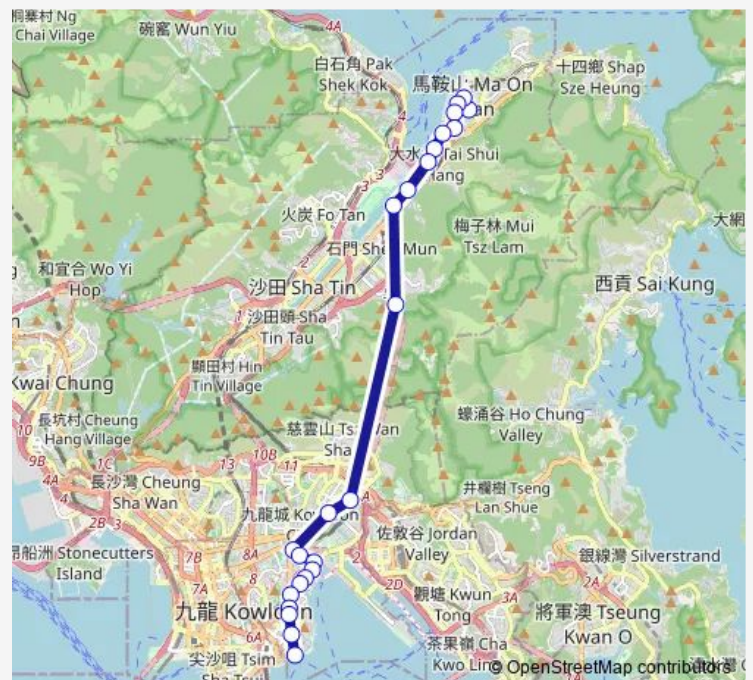

[Ctb] Shatin Hospital, A Kung KOK Street|[Kmb+Ctb] Shatin Hospital/<Br>Shatin Hospital, A Kung KOK Street|[Kmb] Shatin Hospital|[Lwb] Shatin Hospital

**Route schedule**

[Kmb+Ctb] YIU ON BUS Terminus/<Br>Yiu ON Estate|[Kmb] YIU ON BUS Terminus|[Lwb] YIU ON Estate — [Kmb] Hung HOM (Hung Luen Road) BUS Terminus|[Nlb] Hung HOM (Hung Luen Road)

Monday	07:45-08:00
Tuesday	07:45-08:00
Wednesday	07:45-08:00
Thursday	07:45-08:00
Friday	07:45-08:00
Saturday	—
Sunday	—

**Route info**

Direction: [Kmb+Ctb] YIU ON BUS Terminus/<Br>Yiu ON Estate|[Kmb] YIU ON BUS Terminus|[Lwb] YIU ON Estate

Stops: 24

Trip Duration: 1 hour 0 min

[Ctb] Tate'S Cairn Tunnel BUS-BUS Inter-  
change[[Kmb+Ctb] Tate'S Cairn Tunnel/<Br>Tate'S Cairn  
Tunnel BUS-BUS Interchange[[Kmb] Tate'S Cairn Tunnel

[Ctb] Rhythm Garden, Prince Edward Road  
East[[Kmb+Ctb] Rhythm Garden/<Br>Rhythm Garden,  
Prince Edward Road East[[Kmb] Rhythm Garden

[Ctb] THE Latitude, Prince Edward Road East[[Kmb+Ctb]  
THE Latitude/<Br>The Latitude, Prince Edward Road  
East[[Kmb] THE Latitude

[Kmb+Ctb] Sung Wong TOI Road/<Br>Sung Wong TOI  
Road, MA TAU Chung Road[[Kmb] Sung Wong TOI Road