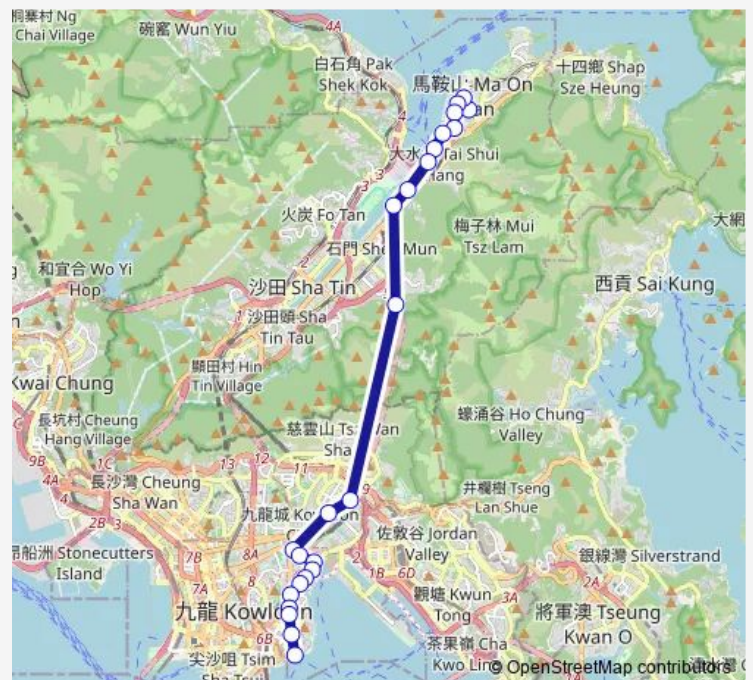

[Ctb] Shatin Hospital, A Kung KOK Street|[Kmb+Ctb] Shatin Hospital/
Shatin Hospital, A Kung KOK Street|[Kmb] Shatin Hospital|[Lwb] Shatin Hospital

Route schedule

[Kmb+Ctb] YIU ON BUS Terminus/
Yiu ON Estate|[Kmb] YIU ON BUS Terminus|[Lwb] YIU ON Estate — [Kmb] Hung HOM (Hung Luen Road) BUS Terminus|[Nlb] Hung HOM (Hung Luen Road)

Monday	07:45-08:00
Tuesday	07:45-08:00
Wednesday	07:45-08:00
Thursday	07:45-08:00
Friday	07:45-08:00
Saturday	—
Sunday	—

Route info

Direction: [Kmb+Ctb] YIU ON BUS Terminus/
Yiu ON Estate|[Kmb] YIU ON BUS Terminus|[Lwb] YIU ON Estate

Stops: 24

Trip Duration: 1 hour 2 min

[Ctb] Tate'S Cairn Tunnel BUS-BUS Inter-change[[Kmb+Ctb] Tate'S Cairn Tunnel/
Tate'S Cairn Tunnel Toll Plaza][Kmb] Tate'S Cairn Tunnel

[Ctb] Rhythm Garden, Prince Edward Road East[[Kmb+Ctb] Rhythm Garden/
Rhythm Garden, Prince Edward Road East][Kmb] Rhythm Garden

[Ctb] THE Latitude, Prince Edward Road East[[Kmb+Ctb] THE Latitude/
The Latitude, Prince Edward Road East][Kmb] THE Latitude

[Kmb+Ctb] Sung Wong TOI Road/
Sung Wong TOI Road, MA TAU Chung Road][Kmb] Sung Wong TOI Road