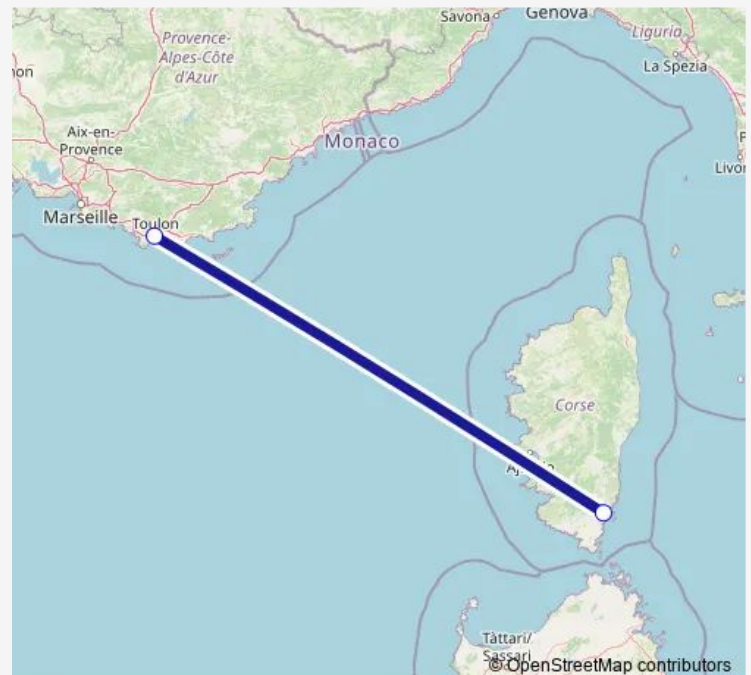

Ferry Porto Vecchio - Toulon

[Go to website](#)

Direction

Porto-Vecchio — Toulon

2 stops

[Open route schedule](#)

Porto-Vecchio

Toulon

Route schedule

Porto-Vecchio — Toulon

Monday	13:30-17:00
Tuesday	—
Wednesday	13:30-17:15
Thursday	14:30
Friday	13:30-14:00
Saturday	13:30-17:00
Sunday	13:30-14:00

Route info

Direction: Porto-Vecchio

Stops: 2

Trip Duration: -7 hour 0 min

■ Porto Vecchio - Toulon

Porto Vecchio - Toulon Ferry time schedules and route maps are available in an offline PDF at busmaps.com. Use the busmaps.com website to see live bus times, train schedule or subway schedule, and step-by-step directions for all public transit in Toulon